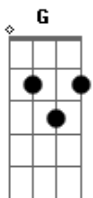

Paul McCartney - Jenny Wren

Tom: C

Afinação: D G C F A D

Intro: C C Am Am
F G Am

C C Am Am F
Like so many girls, Jenny Wren could sing
G Am G Cm
But a broken heart took her song away

C C Am Am F
Like the other girls, Jenny Wren took wing
G Am G Cm
She could see the world and its foolish ways

C Fm Fm7 G7 Cm
You saw who we are, Jenny Wren

(Cm Bb F) C

Acordes

© ukulele-chords.com

© ukulele-chords.com

© ukulele-chords.com

© ukulele-chords.com

© ukulele-chords.com