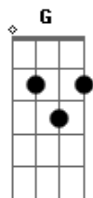

Paul McCartney - Jenny Wren

Tom: C

Afinação: D G C F A D

Intro: C C Am Am
F G Am

C C Am Am F
Like so many girls, Jenny Wren could sing
G Am G Cm
But a broken heart took her song away

C C Am Am F
Like the other girls, Jenny Wren took wing
G Am G Cm
She could see the world and its foolish ways

C Fm Fm7 G7 Cm
You saw who we are, Jenny Wren

(Cm Bb F) C

Acordes

© ukulele-chords.com

© ukulele-chords.com

© ukulele-chords.com

© ukulele-chords.com

© ukulele-chords.com