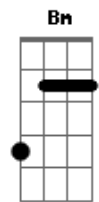

© ukulele-chords.com