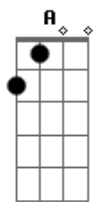

© ukulele-chords.com