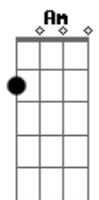

© ukulele-chords.com