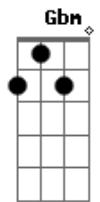

© ukulele-chords.com