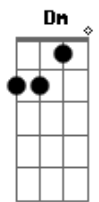

Paul McCartney - How Kind Of You

Tom: C

E
A Gbm
How kind of you to think of me
A Gbm
When I was out of sorts
A Gbm
It really meant a lot to be
Dbm Em
In someone else's thoughts
Dbm Em
Someone else's mind
Dbm Bm Dm A
Someone else as kind as you
A Gbm
The thoughtfulness you showed has made
A Gbm
A difference in my life
A Gbm
I won't forget how unafraid
Dbm Em
You were that long dark night
Dbm Em
I thought that all was lost
Dbm Em
I thought I'd never find
Bm Dm A A
A someone quite as kind as you
Dbm Em
I thought my faith had gone
Dbm Em
I thought there couldn't be
Bm Dm A A
A someone who was there for me
Am Bm C Bm
Am Bm C Bm
Am Bm C Bm

E E
A Gbm
How kind of you to stick by me
A Gbm
During the final bout
A Gbm
And listen to the referee
Dbm Em
As I was counted out
Dbm Em
I thought my time was up
Dbm Em
I thought I'd never find
Bm Dm A
A someone quite as kind as you
Dbm Em
I thought my faith had gone
Dbm Em
I thought there couldn't be
Bm Dm A
A someone who was there for me
Am Bm C Bm
Am Bm C Bm
Am Bm C Bm
E E
A Gbm A Gbm
A Gbm
How kind of you to think of me
A Gbm
How kind of you
Gbm
F E
F E
F7M E
A

Acordes

© ukulele-chords.com