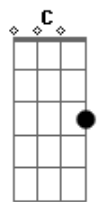

© ukulele-chords.com