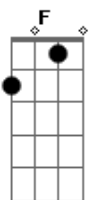

© ukulele-chords.com