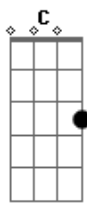

G C
We've Been Learning A Song

E7 Am
But It's A Long And Lonely Blues

Gm F
If I Only Had One Love

C E7 Am
Yours Would Be The One I'd Choose

Gm F
If I Only Had One Love

C E7 Am
Yours Would Be The One I'd Choose.

E7 Am
But It's A Dream We're Going Through

Gm F
And If I Only Had One Love

C E7 Am
Yours Would Be The One I'd Choose.

Gm F
If I Only Had One Love

C E7 Am
Yours Would Be The One I'd Choose.

Gm F
If I Only Had One Love

C E7 Am
Yours Would Be The One I'd Choose.

Gm F
If I Only Had One Love

C E7 Am
Yours Would Be The One I'd Choose.

Gm F
If I Only Had One Love

C E7 Am
Yours Would Be The One I'd Choose.

Gm F
If I Only Had One Love

C E7 Am
Yours Would Be The One I'd Choose.

Gm F
If I Only Had One Love

C E7 Am
Yours Would Be The One I'd Choose.

Gm F Am (Am G)
If I Only Had One Love

Acordes

© ukulele-chords.com

© ukulele-chords.com

© ukulele-chords.com