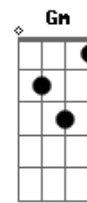

© ukulele-chords.com