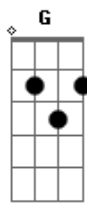

G C
We've Been Learning A Song

E7 Am
But It's A Long And Lonely Blues

Gm F
If I Only Had One Love

C E7 Am
Yours Would Be The One I'd Choose

Gm F
If I Only Had One Love

C E7 Am
Yours Would Be The One I'd Choose.

E7 Am
But It's A Dream We're Going Through

Gm F
And If I Only Had One Love

C E7 Am
Yours Would Be The One I'd Choose.

Gm F
If I Only Had One Love

C E7 Am
Yours Would Be The One I'd Choose.

Gm F
If I Only Had One Love

C E7 Am
Yours Would Be The One I'd Choose.

Gm F
If I Only Had One Love

C E7 Am
Yours Would Be The One I'd Choose.

Gm F
If I Only Had One Love

C E7 Am
Yours Would Be The One I'd Choose.

Gm F
If I Only Had One Love

C E7 Am
Yours Would Be The One I'd Choose.

Gm F
If I Only Had One Love

C E7 Am
Yours Would Be The One I'd Choose.

Gm F Am (Am G)
If I Only Had One Love

Acordes

© ukulele-chords.com

© ukulele-chords.com

© ukulele-chords.com