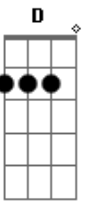

© ukulele-chords.com