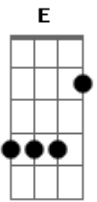

© ukulele-chords.com