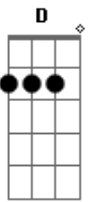

© ukulele-chords.com