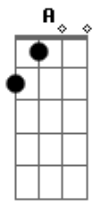

Paul McCartney - Get Out Of My Way

Tom: A
Intro: D7 A E7

A
Crash bang wallop I'm a lover again

D7
I've got my eyes on the road
And I'm feeling no pain

E
I've found a real fine woman
A
I'm heading to see her

Bye bye melancholy listen to me
We had a long long ride
But it isn't to be
I've got a real fine woman
I'm heading to see her now

Gbm D
Get out of my way
A E
Get out of my life
Gbm D
I don't need anybody to tell me
A
How to be right
Gbm D

Don't try to stop me
A E
I've got the answer
Gbm D A
I won't need anybody except my woman tonight

SOLO: D7 A E A D7 A E A D7 A

I can't help it if I'm starting to smile
I've got a full gas tank
And it's only a mile
'Till I'll be with my little woman
I'm ready to see her

So I say, Bye bye melancholy listen to me
We had a long long ride
But it isn't to be
I've found a real fine woman
I'm heading to see her now

Get out of my way
Get out of my life
I don't need anybody to tell me
How to be right
Don't try to stop me
I've got the answer
I won't need anybody except my woman tonight

Acordes

© ukulele-chords.com