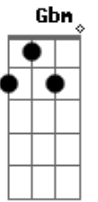

© ukulele-chords.com