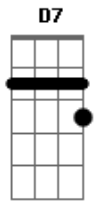

© ukulele-chords.com