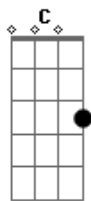

Paul McCartney - Find My Way

tom:

Intro: F C F

[Primeira Parte]

Well, I can find my way
I know my left from right
Because we're never closed
I'm open day and night
(F C F C F F C)

[Segunda Parte]

I know my way around
I walk towards the light
I'm open round the clock
I don't get lost at night

[Refrão]

Eb Dm
You never used to be
afraid of days like these
Eb Dm
And now you're overwhelmed
by your anxieties
Eb Dm
And let me help you out
let me be your guide
Db C
I can help you reach the
F C
love you feel inside
(F C F F C)

[Primeira Parte]

Well, I can find my way
I know my left from right
Because we're never closed
I'm open day and night
(F C F C F F C)
(F C F F C)
(F C F F C)

[Refrão]

Eb Dm
You never used to be
afraid of days like these
Eb Dm
And now you're overwhelmed
by your anxieties
Eb Dm
And let me help you out
let me be your guide
Db C
I can help you reach the
F C
love you feel inside

[Segunda Parte]

I know my way around
I walk towards the light
I'm open round the clock
I don't get lost at night

[Refrão]

Eb Dm
You never used to be
afraid of days like these
Eb Dm
And now you're overwhelmed
by your anxieties
Eb Dm
And let me help you out
let me be your guide
Db C
I can help you reach the
F C
love you feel inside
(F C F F C)
(F C F C F F C)
(F C F F C)
(F C F F C)

[Final]

F C
I know my way around
Dm C C
I walk towards the light
F C
I'm open round the clock
Dm C F C F
I don't get lost at ni-ight
(F C F)

Acordes

© ukulele-chords.com

© ukulele-chords.com

© ukulele-chords.com

© ukulele-chords.com

© ukulele-chords.com