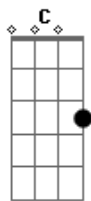

Paul McCartney - Find My Way

tom:

Intro: F C F

[Primeira Parte]

Well, I can find my way
I know my left from right
Because we're never closed
I'm open day and night

(F C F C F F C)

[Segunda Parte]

I know my way around
I walk towards the light
I'm open round the clock
I don't get lost at night

[Refrão]

You never used to be
afraid of days like these
And now you're overwhelmed
by your anxieties
And let me help you out
let me be your guide
I can help you reach the
love you feel inside

(F C F F C)

[Primeira Parte]

Well, I can find my way
I know my left from right
Because we're never closed
I'm open day and night

(F C F C F F C)
(F C F F C)
(F C F F C)

[Refrão]

You never used to be
afraid of days like these
And now you're overwhelmed
by your anxieties
And let me help you out
let me be your guide
I can help you reach the
love you feel inside

[Segunda Parte]

I know my way around
I walk towards the light
I'm open round the clock
I don't get lost at night

[Refrão]

You never used to be
afraid of days like these
And now you're overwhelmed
by your anxieties
And let me help you out
let me be your guide
I can help you reach the
love you feel inside

(F C F F C)
(F C F C F F C)
(F C F F C)
(F C F F C)

[Final]

I know my way around
I walk towards the light
I'm open round the clock
I don't get lost at ni-ight

(F C F)

Acordes

© ukulele-chords.com

© ukulele-chords.com

© ukulele-chords.com

© ukulele-chords.com

© ukulele-chords.com