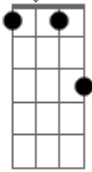

Paul McCartney - Dear Friend

tom:

Cm

Cm Dear friend, what's the time?
Ab7M
Cm Is this really the borderline?
Cm **Cm7** **Ab7M**
Ab Does it really, mean so much to you
Fm **Fm** **Fm**
Ab Are you afraid?

Fm **Cm**
Or is it true

Cm **Cm7**
Dear friend, throw the wine
Ab7M
I'm in love with a friend of mine
Cm **Cm7** **Ab7M**
Really truly, young and newly wed
Ab7M **Fm** **Fm** **Fm**
Are you a fool
Fm **Cm**
Or is it true

Acordes

© ukulele-chords.com

© ukulele-chords.com

© ukulele-chords.com

© ukulele-chords.com

Fm

© ukulele-chords.com