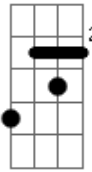

Paul McCartney - Dear Friend

tom:

Cm

Cm Dear friend, what's the time?
Ab7M
Cm Is this really the borderline?
Cm **Cm7** **Ab7M**
Ab Does it really, mean so much to you
Fm **Fm** **Fm**
Ab Are you afraid?

Fm **Cm**
Or is it true

Cm **Cm7**
Dear friend, throw the wine
Ab7M
I'm in love with a friend of mine
Cm **Cm7** **Ab7M**
Really truly, young and newly wed
Ab7M **Fm** **Fm** **Fm**
Are you a fool
Fm **Cm**
Or is it true

Acordes

© ukulele-chords.com

© ukulele-chords.com

© ukulele-chords.com

Ab

© ukulele-chords.com

© ukulele-chords.com