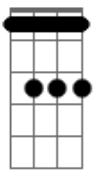

Paul McCartney - Dear Friend

tom:

Cm

Cm Dear friend, what's the time?
Ab7M
Cm Is this really the borderline?
Cm **Cm7** **Ab7M**
Ab Does it really, mean so much to you
Fm **Fm** **Fm**
Ab Are you afraid?

Fm **Cm**
Or is it true

Cm **Cm7**
Dear friend, throw the wine
Ab7M
I'm in love with a friend of mine
Cm **Cm7** **Ab7M**
Really truly, young and newly wed
Ab7M **Fm** **Fm** **Fm**
Are you a fool
Fm **Cm**
Or is it true

Acordes

Ab7M