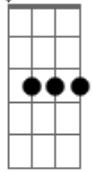

Paul McCartney - Dear Friend

tom:

Cm

Cm Dear friend, what's the time?
Ab7M
Cm Is this really the borderline?
Cm **Cm7** **Ab7M**
Ab Does it really, mean so much to you
Fm **Fm** **Fm**
Ab Are you afraid?

Fm **Cm**
Or is it true

Cm **Cm7**
Dear friend, throw the wine
Ab7M
I'm in love with a friend of mine
Cm **Cm7** **Ab7M**
Really truly, young and newly wed
Ab7M **Fm** **Fm** **Fm**
Are you a fool
Fm **Cm**
Or is it true

Acordes

© ukulele-chords.com

Cm

© ukulele-chords.com

© ukulele-chords.com

© ukulele-chords.com

© ukulele-chords.com