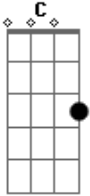

G G
G Yes I will, yes I will, yes I will now G C F G
G Yes I will, yes I will, yes I will now C F G If you

[Refrão]

G C
If you come on to me
F G
Will I come on to you
G C
If you come on to me
F G

Then I'll come on to you

G C F G
Yeah yeah yeah yeah yeah-yeah YEAH
(Then I'll come on to you)
G C F G
Yeah yeah yeah yeah yeah yeah-yeah-yeah-yeah YEAH!
(If you come on to me Will i come on to you)
G C F G
Yeah yeah yeah yeah
G C
Yeah yeah yeah-yeah
F G
Then I'll come on to you

Acordes

© ukulele-chords.com