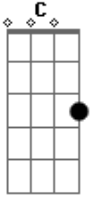

G G
G Yes I will, yes I will, yes I will now G C F G
G Yes I will, yes I will, yes I will now C F G If you

[Refrão]

G C
If you come on to me
F G
Will I come on to you
G C
If you come on to me
F G

Then I'll come on to you

G C F G
Yeah yeah yeah yeah yeah-yeah YEAH
(Then I'll come on to you)
G C F G
Yeah yeah yeah yeah yeah yeah-yeah-yeah-yeah YEAH!
(If you come on to me Will i come on to you)
G C F G
Yeah yeah yeah yeah
G C
Yeah yeah yeah-yeah
F G
Then I'll come on to you

Acordes

© ukulele-chords.com