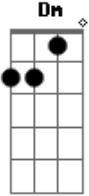

© ukulele-chords.com