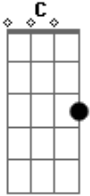

G G
G Yes I will, yes I will, yes I will now G C F G
G Yes I will, yes I will, yes I will now If you C F G

[Refrão]

G C
If you come on to me
F G
Will I come on to you
G C
If you come on to me
F G

Then I'll come on to you

G C F G
Yeah yeah yeah yeah yeah-yeah YEAH
(Then I'll come on to you)
G C F G
Yeah yeah yeah yeah yeah yeah-yeah-yeah-yeah YEAH!
(If you come on to me Will i come on to you)

G C F G
Yeah yeah yeah yeah
G C
Yeah yeah yeah-yeah
F G
Then I'll come on to you

Acordes

© ukulele-chords.com