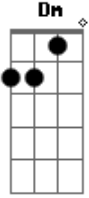

© ukulele-chords.com