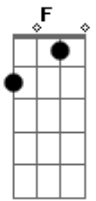

Paul McCartney - Certain Softness

Tom: F

Abdim
A certain softness in her eyes fascinates me more than I ever thought it
E
Dm
would (a certain softness) more than I ever thought it could
A certain
C **F** **G** **Abdim**
Am
softness in her eyes got me hooked, got me hooked A kind of
sadness in her
E **F** **E**
F
smile captivates me surer than anything that's sure (a kind of
sadness) surer
Gm **A** **Dm** **C**
F
than anything before A kind of sadness in her smile got
me hooked, got me
G **A**
hooked, got me hooked
A **Gbm** **D**
A
If I could even find the words to tell her I wouldn't

want to anyway
A **Gbm** **D**
F **G**
'cause that could only break the spell and you know very
well I couldn't betray her
Abdim **Am** **E** **F**
A touch of wildness in her style haunts my memory more than I
ever
Gm **A** **E** **F**
thought it would (a touch of wildness) more than I ever
thought it could
Dm **C** **F** **G**
A **A**
A touch of wildness in her style got me hooked, got me hooked,
got me hooked
Abdim **Am** **E** **F**
A certain softness in her eyes fascinates me more than I ever
thought
E **F** **Gm**
A **Dm**
it would (a certain softness) more than I ever thought it
could A certain
C **F** **G** **A**
softness in her eyes got me hooked, got me hooked

Acordes

© ukulele-chords.com