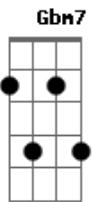

© ukulele-chords.com