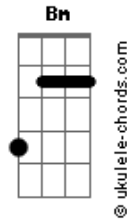

Paul Anka - Put Your Head On My Shoulder

tom:

Intro: G Em Am D
G C G

Put your head on my shoulder
Am D G Em
Hold me in your arms, baby
Am D G
Squeeze me, oh, so tight
Em
Show me
Am D G Em G
That you love me, too

Put your lips next to mine, dear
Am D G Em
Won't you kiss me once, baby
Am D
Just a kiss goodnight
G Em Am
Maybe, you
D G C G
And I will fall in love

D G
People say that love's a game

Acordes

D G
A game, you just can't win
Gb Bm
If there's a way, I'll find it

Some day
A D
And then, this fool will rush in

Put your head on my shoulder
Am D G Em
Whisper in my ear, baby
Am D G Em
Words I want to hear, tell me
Am D G Ab
Tell me that you love me too

Put your head on my shoulder
Bm E A Gbm
Whisper in my ear, baby
Bm E A Gbm
Words I want to hear, baby
Bm E A
Put your head on my shoulder