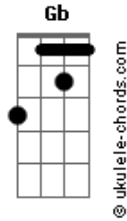

Paul Anka - Put Your Head On My Shoulder

tom:

Intro: G Em Am D
G C G

Put your head on my shoulder
Am D G Em
Hold me in your arms, baby
Am D G
Squeeze me, oh, so tight
Em
Show me
Am D G Em G
That you love me, too

Put your lips next to mine, dear
Am D G Em
Won't you kiss me once, baby
Am D
Just a kiss goodnight
G Em Am
Maybe, you
D G C G
And I will fall in love

D G
People say that love's a game

Acordes

D G
A game, you just can't win
Gb Bm
If there's a way, I'll find it

Some day
A D
And then, this fool will rush in

Put your head on my shoulder
Am D G Em
Whisper in my ear, baby
Am D G Em
Words I want to hear, tell me
Am D G Ab
Tell me that you love me too

Put your head on my shoulder
Bm E A Gbm
Whisper in my ear, baby
Bm E A Gbm
Words I want to hear, baby
Bm E A
Put your head on my shoulder