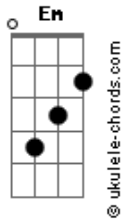

Paul Anka - Put Your Head On My Shoulder

tom:

Intro: G Em Am D
G C G

Put your head on my shoulder
Am D G Em
Hold me in your arms, baby
Am D G
Squeeze me, oh, so tight
Em
Show me
Am D G Em G
That you love me, too

Put your lips next to mine, dear
Am D G Em
Won't you kiss me once, baby
Am D
Just a kiss goodnight
G Em Am
Maybe, you
D G C G
And I will fall in love

D G
People say that love's a game

Acordes

D G
A game, you just can't win
Gb Bm
If there's a way, I'll find it

Some day
A D
And then, this fool will rush in

Put your head on my shoulder
Am D G Em
Whisper in my ear, baby
Am D G Em
Words I want to hear, tell me
Am D G Ab
Tell me that you love me too

Put your head on my shoulder
Bm E A Gbm
Whisper in my ear, baby
Bm E A Gbm
Words I want to hear, baby
Bm E A
Put your head on my shoulder