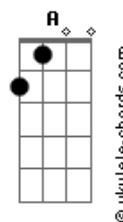

# Paul Anka - Put Your Head On My Shoulder

tom:

Intro: G Em Am D  
G C G

Put your head on my shoulder  
Am D G Em  
Hold me in your arms, baby  
Am D G  
Squeeze me, oh, so tight  
Em  
Show me  
Am D G Em G  
That you love me, too

Put your lips next to mine, dear  
Am D G Em  
Won't you kiss me once, baby  
Am D  
Just a kiss goodnight  
G Em Am  
Maybe, you  
D G C G  
And I will fall in love

D G  
People say that love's a game

## Acordes

D G  
A game, you just can't win  
Gb Bm  
If there's a way, I'll find it

Some day  
A D  
And then, this fool will rush in

Put your head on my shoulder  
Am D G Em  
Whisper in my ear, baby  
Am D G Em  
Words I want to hear, tell me  
Am D G Ab  
Tell me that you love me too