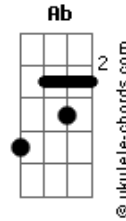

Paul Anka - Put Your Head On My Shoulder

tom:

Intro: G Em Am D
G C G

Put your head on my shoulder
Am D G Em
Hold me in your arms, baby
Am D G
Squeeze me, oh, so tight
Em
Show me
Am D G Em G
That you love me, too

Put your lips next to mine, dear
Am D G Em
Won't you kiss me once, baby
Am D
Just a kiss goodnight
G Em Am
Maybe, you
D G C G
And I will fall in love

D G
People say that love's a game

Acordes

D G
A game, you just can't win
Gb Bm
If there's a way, I'll find it

Some day
A D
And then, this fool will rush in

Put your head on my shoulder
Am D G Em
Whisper in my ear, baby
Am D G Em
Words I want to hear, tell me
Am D G Ab
Tell me that you love me too

Put your head on my shoulder
Bm E A Gbm
Whisper in my ear, baby
Bm E A Gbm
Words I want to hear, baby
Bm E A
Put your head on my shoulder