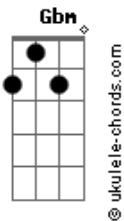

# Paul Anka - Put Your Head On My Shoulder

tom:

Intro: G Em Am D  
G C G

Put your head on my shoulder  
Am D G Em  
Hold me in your arms, baby  
Am D G  
Squeeze me, oh, so tight  
Em  
Show me  
Am D G Em G  
That you love me, too

Put your lips next to mine, dear  
Am D G Em  
Won't you kiss me once, baby  
Am D  
Just a kiss goodnight  
G Em Am  
Maybe, you  
D G C G  
And I will fall in love

D G  
People say that love's a game

## Acordes

D G  
A game, you just can't win  
Gb Bm  
If there's a way, I'll find it

Some day  
A D  
And then, this fool will rush in

Put your head on my shoulder  
Am D G Em  
Whisper in my ear, baby  
Am D G Em  
Words I want to hear, tell me  
Am D G Ab  
Tell me that you love me too