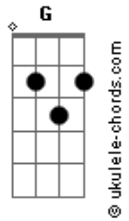

Paul Anka - Put Your Head On My Shoulder

tom:

Intro: G Em Am D
G C G

Put your head on my shoulder
Am D G Em
Hold me in your arms, baby
Am D G
Squeeze me, oh, so tight
Em
Show me
Am D G Em G
That you love me, too

Put your lips next to mine, dear
Am D G Em
Won't you kiss me once, baby
Am D
Just a kiss goodnight
G Em Am
Maybe, you
D G C G
And I will fall in love

D G
People say that love's a game

Acordes

D G
A game, you just can't win
Gb Bm
If there's a way, I'll find it

Some day
A D
And then, this fool will rush in

Put your head on my shoulder
Am D G Em
Whisper in my ear, baby
Am D G Em
Words I want to hear, tell me
Am D G Ab
Tell me that you love me too

Put your head on my shoulder
Bm E A Gbm
Whisper in my ear, baby
Bm E A Gbm
Words I want to hear, baby
Bm E A
Put your head on my shoulder