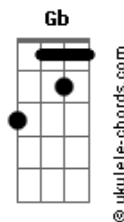

# Paul Anka - Put Your Head On My Shoulder

tom:

Intro: G Em Am D  
G C G

Put your head on my shoulder  
Am D G Em  
Hold me in your arms, baby  
Am D G  
Squeeze me, oh, so tight  
Em  
Show me  
Am D G Em G  
That you love me, too

Put your lips next to mine, dear  
Am D G Em  
Won't you kiss me once, baby  
Am D  
Just a kiss goodnight  
G Em Am  
Maybe, you  
D G C G  
And I will fall in love

D G  
People say that love's a game

## Acordes

D G  
A game, you just can't win  
Gb Bm  
If there's a way, I'll find it

Some day  
A D  
And then, this fool will rush in

Put your head on my shoulder  
Am D G Em  
Whisper in my ear, baby  
Am D G Em  
Words I want to hear, tell me  
Am D G Ab  
Tell me that you love me too

Put your head on my shoulder  
Bm E A Gbm  
Whisper in my ear, baby  
Bm E A Gbm  
Words I want to hear, baby  
Bm E A  
Put your head on my shoulder

[Final] Gbm Bm E A