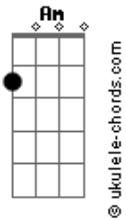

Paul Anka - Put Your Head On My Shoulder

tom:

Intro: G Em Am D
G C G

Put your head on my shoulder
Am D G Em
Hold me in your arms, baby
Am D G
Squeeze me, oh, so tight
Em
Show me
Am D G Em G
That you love me, too

Put your lips next to mine, dear
Am D G Em
Won't you kiss me once, baby
Am D
Just a kiss goodnight
G Em Am
Maybe, you
D G C G
And I will fall in love

D G
People say that love's a game

Acordes

D G
A game, you just can't win
Gb Bm
If there's a way, I'll find it

Some day
A D
And then, this fool will rush in

Put your head on my shoulder
Am D G Em
Whisper in my ear, baby
Am D G Em
Words I want to hear, tell me
Am D G Ab
Tell me that you love me too

Put your head on my shoulder
Bm E A Gbm
Whisper in my ear, baby
Bm E A Gbm
Words I want to hear, baby
Bm E A
Put your head on my shoulder