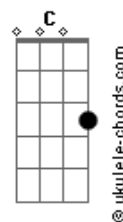

# Paul Anka - Put Your Head On My Shoulder

tom:

Intro: G Em Am D  
G C G

Put your head on my shoulder  
Am D G Em  
Hold me in your arms, baby  
Am D G  
Squeeze me, oh, so tight  
Em  
Show me  
Am D G Em G  
That you love me, too

Put your lips next to mine, dear  
Am D G Em  
Won't you kiss me once, baby  
Am D  
Just a kiss goodnight  
G Em Am  
Maybe, you  
D G C G  
And I will fall in love

D G  
People say that love's a game

## Acordes

D G  
A game, you just can't win  
Gb Bm  
If there's a way, I'll find it

Some day  
A D  
And then, this fool will rush in

Put your head on my shoulder  
Am D G Em  
Whisper in my ear, baby  
Am D G Em  
Words I want to hear, tell me  
Am D G Ab  
Tell me that you love me too

Put your head on my shoulder  
Bm E A Gbm  
Whisper in my ear, baby  
Bm E A Gbm  
Words I want to hear, baby  
Bm E A  
Put your head on my shoulder

[Final] Gbm Bm E A