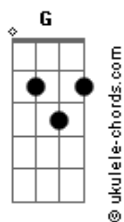

# Paul Anka - Put Your Head On My Shoulder

tom:

Intro: G Em Am D  
G C G

Put your head on my shoulder  
Am D G Em  
Hold me in your arms, baby  
Am D G  
Squeeze me, oh, so tight  
Em  
Show me  
Am D G Em G  
That you love me, too

Put your lips next to mine, dear  
Am D G Em  
Won't you kiss me once, baby  
Am D  
Just a kiss goodnight  
G Em Am  
Maybe, you  
D G C G  
And I will fall in love

D G  
People say that love's a game

## Acordes

D G  
A game, you just can't win  
Gb Bm  
If there's a way, I'll find it

Some day  
A D  
And then, this fool will rush in

Put your head on my shoulder  
Am D G Em  
Whisper in my ear, baby  
Am D G Em  
Words I want to hear, tell me  
Am D G Ab  
Tell me that you love me too

Put your head on my shoulder  
Bm E A Gbm  
Whisper in my ear, baby  
Bm E A Gbm  
Words I want to hear, baby  
Bm E A  
Put your head on my shoulder

[Final] Gbm Bm E A