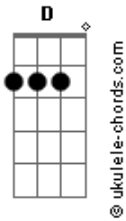

Paul Anka - Put Your Head On My Shoulder

tom:

Intro: G Em Am D
G C G

Put your head on my shoulder
Am D G Em
Hold me in your arms, baby
Am D G
Squeeze me, oh, so tight
Em
Show me
Am D G Em G
That you love me, too

Put your lips next to mine, dear
Am D G Em
Won't you kiss me once, baby
Am D
Just a kiss goodnight
G Em Am
Maybe, you
D G C G
And I will fall in love

D G
People say that love's a game

Acordes

D G
A game, you just can't win
Gb Bm
If there's a way, I'll find it

Some day
A D
And then, this fool will rush in

Put your head on my shoulder
Am D G Em
Whisper in my ear, baby
Am D G Em
Words I want to hear, tell me
Am D G Ab
Tell me that you love me too

Put your head on my shoulder
Bm E A Gbm
Whisper in my ear, baby
Bm E A Gbm
Words I want to hear, baby
Bm E A
Put your head on my shoulder