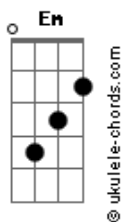

# Paul Anka - Put Your Head On My Shoulder

tom:

Intro: G Em Am D  
G C G

Put your head on my shoulder  
Am D G Em  
Hold me in your arms, baby  
Am D G  
Squeeze me, oh, so tight  
Em  
Show me  
Am D G Em G  
That you love me, too

Put your lips next to mine, dear  
Am D G Em  
Won't you kiss me once, baby  
Am D  
Just a kiss goodnight  
G Em Am  
Maybe, you  
D G C G  
And I will fall in love

D G  
People say that love's a game

## Acordes

D G  
A game, you just can't win  
Gb Bm  
If there's a way, I'll find it

Some day  
A D  
And then, this fool will rush in

Put your head on my shoulder  
Am D G Em  
Whisper in my ear, baby  
Am D G Em  
Words I want to hear, tell me  
Am D G Ab  
Tell me that you love me too

Put your head on my shoulder  
Bm E A Gbm  
Whisper in my ear, baby  
Bm E A Gbm  
Words I want to hear, baby  
Bm E A  
Put your head on my shoulder

[Final] Gbm Bm E A