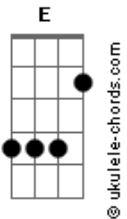

Paul Anka - Put Your Head On My Shoulder

tom:

Intro: G Em Am D
G C G

Put your head on my shoulder
Am D G Em
Hold me in your arms, baby
Am D G
Squeeze me, oh, so tight
Em
Show me
Am D G Em G
That you love me, too

Put your lips next to mine, dear
Am D G Em
Won't you kiss me once, baby
Am D
Just a kiss goodnight
G Em Am
Maybe, you
D G C G
And I will fall in love

D G
People say that love's a game

Acordes

D G
A game, you just can't win
Gb Bm
If there's a way, I'll find it

Some day
A D
And then, this fool will rush in

Put your head on my shoulder
Am D G Em
Whisper in my ear, baby
Am D G Em
Words I want to hear, tell me
Am D G Ab
Tell me that you love me too

Put your head on my shoulder
Bm E A Gbm
Whisper in my ear, baby
Bm E A Gbm
Words I want to hear, baby
Bm E A
Put your head on my shoulder