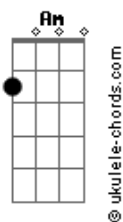

# Paul Anka - Put Your Head On My Shoulder

tom:

Intro: G Em Am D  
G C G

Put your head on my shoulder  
Am D G Em  
Hold me in your arms, baby  
Am D G  
Squeeze me, oh, so tight  
Em  
Show me  
Am D G Em G  
That you love me, too

Put your lips next to mine, dear  
Am D G Em  
Won't you kiss me once, baby  
Am D  
Just a kiss goodnight  
G Em Am  
Maybe, you  
D G C G  
And I will fall in love

D G  
People say that love's a game

## Acordes

D G  
A game, you just can't win  
Gb Bm  
If there's a way, I'll find it

Some day  
A D  
And then, this fool will rush in

Put your head on my shoulder  
Am D G Em  
Whisper in my ear, baby  
Am D G Em  
Words I want to hear, tell me  
Am D G Ab  
Tell me that you love me too