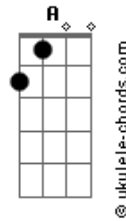

Paul Anka - Put Your Head On My Shoulder

tom:

Intro: G Em Am D
G C G

Put your head on my shoulder
Am D G Em
Hold me in your arms, baby
Am D G
Squeeze me, oh, so tight
Em
Show me
Am D G Em G
That you love me, too

Put your lips next to mine, dear
Am D G Em
Won't you kiss me once, baby
Am D
Just a kiss goodnight
G Em Am
Maybe, you
D G C G
And I will fall in love

D G
People say that love's a game

Acordes

D G
A game, you just can't win
Gb Bm
If there's a way, I'll find it

Some day
A D
And then, this fool will rush in

Put your head on my shoulder
Am D G Em
Whisper in my ear, baby
Am D G Em
Words I want to hear, tell me
Am D G Ab
Tell me that you love me too

Put your head on my shoulder
Bm E A Gbm
Whisper in my ear, baby
Bm E A Gbm
Words I want to hear, baby
Bm E A
Put your head on my shoulder