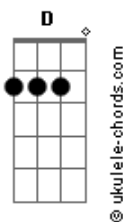

# Paul Anka - Put Your Head On My Shoulder

tom:

Intro: G Em Am D  
G C G

Put your head on my shoulder  
Am D G Em  
Hold me in your arms, baby  
Am D G  
Squeeze me, oh, so tight  
Em  
Show me  
Am D G Em G  
That you love me, too

Put your lips next to mine, dear  
Am D G Em  
Won't you kiss me once, baby  
Am D  
Just a kiss goodnight  
G Em Am  
Maybe, you  
D G C G  
And I will fall in love

D G  
People say that love's a game

## Acordes

D G  
A game, you just can't win  
Gb Bm  
If there's a way, I'll find it

Some day  
A D  
And then, this fool will rush in

Put your head on my shoulder  
Am D G Em  
Whisper in my ear, baby  
Am D G Em  
Words I want to hear, tell me  
Am D G Ab  
Tell me that you love me too