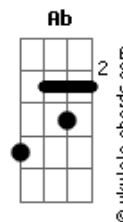

# Paul Anka - Put Your Head On My Shoulder

tom:

Intro: G Em Am D  
G C G

Put your head on my shoulder  
Am D G Em  
Hold me in your arms, baby  
Am D G  
Squeeze me, oh, so tight  
Em  
Show me  
Am D G Em G  
That you love me, too

Put your lips next to mine, dear  
Am D G Em  
Won't you kiss me once, baby  
Am D  
Just a kiss goodnight  
G Em Am  
Maybe, you  
D G C G  
And I will fall in love

D G  
People say that love's a game

## Acordes

D G  
A game, you just can't win  
Gb Bm  
If there's a way, I'll find it

Some day  
A D  
And then, this fool will rush in

Put your head on my shoulder  
Am D G Em  
Whisper in my ear, baby  
Am D G Em  
Words I want to hear, tell me  
Am D G Ab  
Tell me that you love me too

Put your head on my shoulder  
Bm E A Gbm  
Whisper in my ear, baby  
Bm E A Gbm  
Words I want to hear, baby  
Bm E A  
Put your head on my shoulder

[Final] Gbm Bm E A