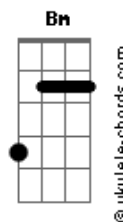

# Paul Anka - Put Your Head On My Shoulder

tom:

Intro: G Em Am D  
G C G

Put your head on my shoulder  
Am D G Em  
Hold me in your arms, baby  
Am D G  
Squeeze me, oh, so tight  
Em  
Show me  
Am D G Em G  
That you love me, too

Put your lips next to mine, dear  
Am D G Em  
Won't you kiss me once, baby  
Am D  
Just a kiss goodnight  
G Em Am  
Maybe, you  
D G C G  
And I will fall in love

D G  
People say that love's a game

## Acordes

D G  
A game, you just can't win  
Gb Bm  
If there's a way, I'll find it

Some day  
A D  
And then, this fool will rush in

Put your head on my shoulder  
Am D G Em  
Whisper in my ear, baby  
Am D G Em  
Words I want to hear, tell me  
Am D G Ab  
Tell me that you love me too

Put your head on my shoulder  
Bm E A Gbm  
Whisper in my ear, baby  
Bm E A Gbm  
Words I want to hear, baby  
Bm E A  
Put your head on my shoulder

[Final] Gbm Bm E A