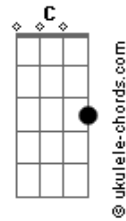

Paul Anka - Put Your Head On My Shoulder

tom:

Intro: G Em Am D
G C G

Put your head on my shoulder
Am D G Em
Hold me in your arms, baby
Am D G
Squeeze me, oh, so tight
Em
Show me
Am D G Em G
That you love me, too

Put your lips next to mine, dear
Am D G Em
Won't you kiss me once, baby
Am D
Just a kiss goodnight
G Em Am
Maybe, you
D G C G
And I will fall in love

D G
People say that love's a game

Acordes

D G
A game, you just can't win
Gb Bm
If there's a way, I'll find it

Some day
A D
And then, this fool will rush in

Put your head on my shoulder
Am D G Em
Whisper in my ear, baby
Am D G Em
Words I want to hear, tell me
Am D G Ab
Tell me that you love me too

Put your head on my shoulder
Bm E A Gbm
Whisper in my ear, baby
Bm E A Gbm
Words I want to hear, baby
Bm E A
Put your head on my shoulder