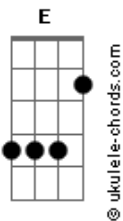

# Paul Anka - Put Your Head On My Shoulder

tom:

Intro: G Em Am D  
G C G

Put your head on my shoulder  
Am D G Em  
Hold me in your arms, baby  
Am D G  
Squeeze me, oh, so tight  
Em  
Show me  
Am D G Em G  
That you love me, too

Put your lips next to mine, dear  
Am D G Em  
Won't you kiss me once, baby  
Am D  
Just a kiss goodnight  
G Em Am  
Maybe, you  
D G C G  
And I will fall in love

D G  
People say that love's a game

## Acordes

D G  
A game, you just can't win  
Gb Bm  
If there's a way, I'll find it

Some day  
A D  
And then, this fool will rush in

Put your head on my shoulder  
Am D G Em  
Whisper in my ear, baby  
Am D G Em  
Words I want to hear, tell me  
Am D G Ab  
Tell me that you love me too

Put your head on my shoulder  
Bm E A Gbm  
Whisper in my ear, baby  
Bm E A Gbm  
Words I want to hear, baby  
Bm E A  
Put your head on my shoulder

[Final] Gbm Bm E A