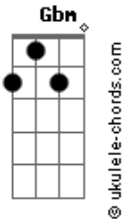

Paul Anka - Put Your Head On My Shoulder

tom:

Intro: G Em Am D
G C G

Put your head on my shoulder
Am D G Em
Hold me in your arms, baby
Am D G
Squeeze me, oh, so tight
Em
Show me
Am D G Em G
That you love me, too

Put your lips next to mine, dear
Am D G Em
Won't you kiss me once, baby
Am D
Just a kiss goodnight
G Em Am
Maybe, you
D G C G
And I will fall in love

D G
People say that love's a game

Acordes

D G
A game, you just can't win
Gb Bm
If there's a way, I'll find it

Some day
A D
And then, this fool will rush in

Put your head on my shoulder
Am D G Em
Whisper in my ear, baby
Am D G Em
Words I want to hear, tell me
Am D G Ab
Tell me that you love me too

Put your head on my shoulder
Bm E A Gbm
Whisper in my ear, baby
Bm E A Gbm
Words I want to hear, baby
Bm E A
Put your head on my shoulder