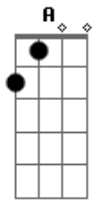

Paul Anka - Put Your Hand On My Shoulder

tom:
A
Put your head on my shoulder
Am D G Em
Hold me in your arms, ba..by
Am D G Em
Squeeze me, oh, so tight, show me
Am D G C G
That you love me, too

Em
Put your lips next to mine, dear
Am D G Em
Won't you kiss me once, ba..by
Am D G Em Am
Just a kiss goodnight, may..be, you
D G C G

And I will fall in love
Am D G Em
People say that love's a game
Am D G
A game, you just can't win
Gb7 Bm
If there's a way, I'll find it some day
A7 D
And then, this fool will rush in

Em
Put your head on my shoul..der
Am D G Em
Whisper in my ear, ba..by
Am D G Em
Words I want to hear, tell me
Am D G Em
Tell me that you love me too
Am D G
That you love me too

Acordes