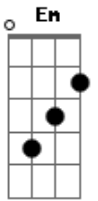

© ukulele-chords.com