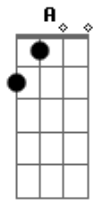

Paul Anka - Put Your Hand On My Shoulder

tom:
A
Put your head on my shoulder
Am D G Em
Hold me in your arms, ba..by
Am D G Em
Squeeze me, oh, so tight, show me
Am D G C G
That you love me, too

Em
Put your lips next to mine, dear
Am D G Em
Won't you kiss me once, ba..by
Am D G Em Am
Just a kiss goodnight, may..be, you
D G C G

And I will fall in love
Am D G Em
People say that love's a game
Am D G
A game, you just can't win
Gb7 Bm
If there's a way, I'll find it some day
A7 D
And then, this fool will rush in

Em
Put your head on my shoul..der
Am D G Em
Whisper in my ear, ba..by
Am D G Em
Words I want to hear, tell me
Am D G Em
Tell me that you love me too
Am D G
That you love me too

Acordes