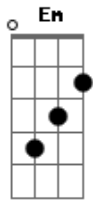

© ukulele-chords.com

© ukulele-chords.com