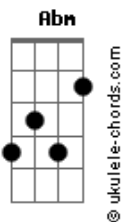

Patrick Watson - Sit Down Beside Me

tom:

Intro: **Abm** **Db** **Ebm** **Bbm** **Ebm**
Abm **Db** **Bbm** **Ebm**

Abm **Db**
 Sit down beside me, and stay awhile

Bbm **Ebm**
 Let our hearts do their parts

Abm **Db** **Bbm**
 Aaaahhhh lalalalaa

Ebm
 Lalalala lalalalaahh

Abm **Db** **Bbm**
 Sit down beside me and stay awhile

Ebm
 There are shadows

Abm **Db**

Acordes

'Til we're old and grey
Bbm **Ebm**

'Til we got nothing left to say
Abm **Db**