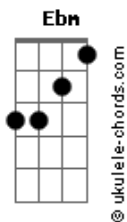

Patrick Watson - Sit Down Beside Me

tom:

Intro: **Abm** **Db** **Ebm** **Bbm** **Ebm**
Abm **Db** **Bbm** **Ebm**

Abm **Db**
 Sit down beside me, and stay awhile

Bbm **Ebm**
 Let our hearts do their parts

Abm **Db** **Bbm**
 Aaaahhhh lalalalaa

Ebm
 Lalalala lalalalaahh

Abm **Db** **Bbm**
 Sit down beside me and stay awhile

Ebm
 There are shadows

Abm **Db**

Acordes

'Til we're old and grey
Bbm **Ebm**

'Til we got nothing left to say
Abm **Db**