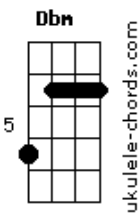

Patrick Watson - Sit Down Beside Me

tom:

Intro: **Abm** **Db** **Ebm** **Bbm** **Ebm**
Abm **Db** **Bbm** **Ebm**

Abm **Db**
 Sit down beside me, and stay awhile

Bbm **Ebm**
 Let our hearts do their parts

Abm **Db** **Bbm**
 Aaaahhhh lalalalaa

Ebm
 Lalalala lalalalaahh

Abm **Db** **Bbm**
 Sit down beside me and stay awhile

Ebm
 There are shadows

Abm **Db**

Acordes

'Til we're old and grey
Bbm **Ebm**

'Til we got nothing left to say
Abm **Db**