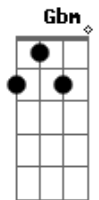

Patrick Watson - Melody Noir

tom:

Intro: Gbm

[Primeira Parte]

Gbm Db7
Gbm Db7
Tell me where the wind is blowing 'cause that's where the music's going
Gbm Db7 Gbm
You are my big dark blue and I wanna swim all around you
D Gbm
You are the sweetest melody I never sung

[Segunda Parte]

Gbm Db7 Gbm
I feel like I know you but you're just a ghost to me
Gbm Db7 Gbm
But when I sit beside your shadow somehow it comforts me
D Gbm
You are the sweetest melody I never sung

[Refrão]

A Db7 A
You are my island of love my remedy to rescue me
A Db7 D
You are a breeze of a song that carries me
D Gbm
You are the sweetest melody I never sung

Gbm Db7 Gbm
La la la la la la la la la la la la la
Gbm Db7 D

La la la la la la la la la la
G Db7
La la

[Terceira Parte]

Gbm Db7 Gbm
I've got a hole the size of your touch that fits in your arms as much
Gbm Db7 Gbm
And when I try to fill it up the hole gets bigger every time
D Gbm E
You are the sweetest melody I never sung
D
You are the sweetest melody I never sung

[Refrão]

A Db7 A
You are my island of love my remedy to rescue me
A Db7 D
You are a breeze of a song that carries me
D Gbm
You are the sweetest melody I never sung

[Quarta Parte]

Db7 E7 A Db7
Canta canta mi luna mi luna llena
Db7 E7 A Db7
Esta melodía que es el abismo dentro de mi
Gbm E D
El abismo dentro de mi
Gbm E D
Mi luna mi luna llena

Acordes

© ukulele-chords.com