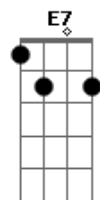

© ukulele-chords.com