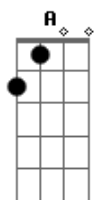

© ukulele-chords.com