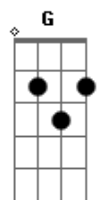

© ukulele-chords.com