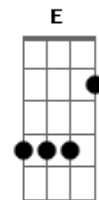

Patrick Watson - Melody Noir

tom:

Intro: Gbm

[Primeira Parte]

Gbm Db7
Gbm Db7
Tell me where the wind is blowing 'cause that's where the music's going
Gbm Db7 Gbm
You are my big dark blue and I wanna swim all around you
D Gbm
You are the sweetest melody I never sung

[Segunda Parte]

Gbm Db7 Gbm
I feel like I know you but you're just a ghost to me
Gbm Db7 Gbm
But when I sit beside your shadow somehow it comforts me
D Gbm
You are the sweetest melody I never sung

[Refrão]

A Db7 A
You are my island of love my remedy to rescue me
A Db7 D
You are a breeze of a song that carries me
D Gbm
You are the sweetest melody I never sung

Gbm Db7 Gbm
La la la la la la la la la la la la la
Gbm Db7 D

La la la la la la la la la la
G Db7
La la

[Terceira Parte]

Gbm Db7 Gbm
I've got a hole the size of your touch that fits in your arms as much
Gbm Db7 Gbm
And when I try to fill it up the hole gets bigger every time
D Gbm E
You are the sweetest melody I never sung
D
You are the sweetest melody I never sung

[Refrão]

A Db7 A
You are my island of love my remedy to rescue me
A Db7 D
You are a breeze of a song that carries me
D Gbm
You are the sweetest melody I never sung

[Quarta Parte]

Db7 E7 A Db7
Canta canta mi luna mi luna llena
Db7 E7 A Db7
Esta melodía que es el abismo dentro de mi
Gbm E D
El abismo dentro de mi
Gbm E D
Mi luna mi luna llena

Acordes

© ukulele-chords.com

© ukulele-chords.com

© ukulele-chords.com

© ukulele-chords.com

© ukulele-chords.com

© ukulele-chords.com

© ukulele-chords.com