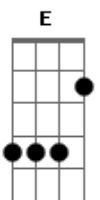

© ukulele-chords.com