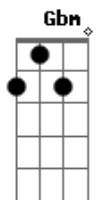

Patrick Watson - Melody Noir

tom:

Intro: Gbm

[Primeira Parte]

Gbm Db7
Gbm Tell me where the wind is blowing 'cause that's where the music's going
Gbm Db7 Gbm
You are my big dark blue and I wanna swim all around you
D Gbm
You are the sweetest melody I never sung

[Segunda Parte]

Gbm Db7 Gbm
I feel like I know you but you're just a ghost to me
Gbm Db7 Gbm
But when I sit beside your shadow somehow it comforts me
D Gbm
You are the sweetest melody I never sung

[Refrão]

A Db7 A
You are my island of love my remedy to rescue me
A Db7 D
You are a breeze of a song that carries me
D Gbm
You are the sweetest melody I never sung

Gbm Db7 Gbm
La la la la la la la la la la la la
Gbm Db7 D

La la la la la la la la la la
G Db7
La la

[Terceira Parte]

Gbm Db7 Gbm
I've got a hole the size of your touch that fits in your arms as much
Gbm Db7 Gbm
And when I try to fill it up the hole gets bigger every time
D Gbm E
You are the sweetest melody I never sung
D
You are the sweetest melody I never sung

[Refrão]

A Db7 A
You are my island of love my remedy to rescue me
A Db7 D
You are a breeze of a song that carries me
D Gbm
You are the sweetest melody I never sung

[Quarta Parte]

Db7 E7 A Db7
Canta canta mi luna mi luna llena
Db7 E7 A Db7
Esta melodía que es el abismo dentro de mi
Gbm E D
El abismo dentro de mi
Gbm E D
Mi luna mi luna llena

Acordes

© ukulele-chords.com