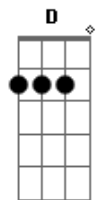

© ukulele-chords.com