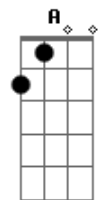

Patrick Watson - Melody Noir

tom:

Intro: Gbm

[Primeira Parte]

Gbm Db7
Gbm Db7
Tell me where the wind is blowing 'cause that's where the music's going
Gbm Db7 Gbm
You are my big dark blue and I wanna swim all around you
D Gbm
You are the sweetest melody I never sung

[Segunda Parte]

Gbm Db7 Gbm
I feel like I know you but you're just a ghost to me
Gbm Db7 Gbm
But when I sit beside your shadow somehow it comforts me
D Gbm
You are the sweetest melody I never sung

[Refrão]

A Db7 A
You are my island of love my remedy to rescue me
A Db7 D
You are a breeze of a song that carries me
D Gbm
You are the sweetest melody I never sung

Gbm Db7 Gbm
La la la la la la la la la la la la la
Gbm Db7 D

La la la la la la la la la la
G Db7
La la

[Terceira Parte]

Gbm Db7 Gbm
I've got a hole the size of your touch that fits in your arms as much
Gbm Db7 Gbm
And when I try to fill it up the hole gets bigger every time
D Gbm E
You are the sweetest melody I never sung
D
You are the sweetest melody I never sung

[Refrão]

A Db7 A
You are my island of love my remedy to rescue me
A Db7 D
You are a breeze of a song that carries me
D Gbm
You are the sweetest melody I never sung

[Quarta Parte]

Db7 E7 A Db7
Canta canta mi luna mi luna llena
Db7 E7 A Db7
Esta melodía que es el abismo dentro de mi
Gbm E D
El abismo dentro de mi
Gbm E D
Mi luna mi luna llena

Acordes

© ukulele-chords.com

© ukulele-chords.com

© ukulele-chords.com

© ukulele-chords.com

© ukulele-chords.com

© ukulele-chords.com

© ukulele-chords.com