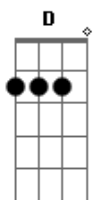

© ukulele-chords.com