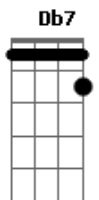

© ukulele-chords.com