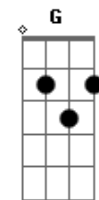

© ukulele-chords.com

© ukulele-chords.com