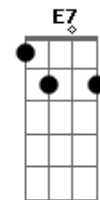

© ukulele-chords.com