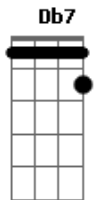

© ukulele-chords.com