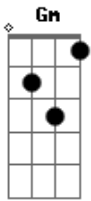

Patrick Watson - Lighthouse

tom:
Gm
Leave a lighthouse in the wild, Dm C
Cause I'm coming in a little blind Gm Dm C
Dreamer of a lighthouse in the woods Gm Dm C
Shining a little light to bring us back home
Gm Dm C
When to find you in the backyard, Gm Dm C
Hiding behind all, all busy lives Gm Dm C
Dreaming of a light house in the woods Gm Dm C
To help us get back into the world

Gm Dm F
Cause I know I've seen you before
Dm Bb A Gbm G
Won't you shine a little light
Dm G
On us now
G Dm
Won't you shine a little light
G Dm
In your own backyard
G Dm
Won't you shine a little light
G Dm
In your own backyard
Gm Dm C
Dreaming of a lighthouse in the woods
Gm Dm C
Dreaming of a lighthouse in the woods

Acordes

© ukulele-chords.com