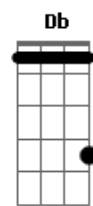

© ukulele-chords.com