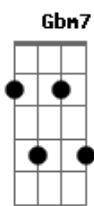

© ukulele-chords.com