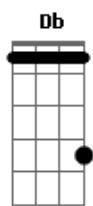

© ukulele-chords.com