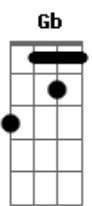

© ukulele-chords.com