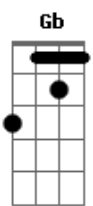

© ukulele-chords.com