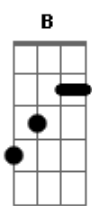

© ukulele-chords.com