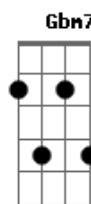

© ukulele-chords.com