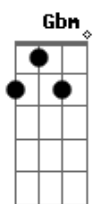

Patricia Fawkes - I Wanna Feel The One

tom:

Intro: A Gb A Gb
A Gb B A
Gb Gb B A

Gb A
Please, show me your neck
Your blood is pulsing
Turning into a loping
Gb A
Run inside my chest
D
Take my hand
Gb
And talk to my body
Can you feel it?
A
Why you're so fast?
B
Love me, touch me
Db
Make me feel special
Gb
While we are waiting for the blast
I wanna feel the one
A
Let it be good, without shame
B
Slow down , come on
Db Gbm7 D Gbm
We never gonna be the same
Gb Gbm
Hey, listen to me
Gb
Can you begin
B
Starting from my head
A
Down to my feet

Let's start together Gbm
Might be forever Gbm Gbm
B
Everytime we think about our past
Db Gbm Gbm
Love me, touch me make me feel special Gbm
This time can be the last
I wanna feel the one
A
Let it be good, without shame
B
Slow down , come on
Db
We never gonna be the same
(Gbm7 D Gbm Gb)
(Gb B A B)
A Gb
Don't get me wrong
B
Truth never be said
A
Maybe some love songs
Gb A
Witch never happened
(oh, no, what a shame, baby)
Gb
We'll never know
B
Solutions for this world
A Gb
We just keep going
And I'll come back for more
Come back for more

Acordes

© ukulele-chords.com