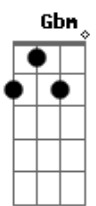

Patricia Fawkes - I Wanna Feel The One

tom:

Intro: A Gb A Gb
A Gb B A
Gb Gb B A

Gb A
Please, show me your neck
Your blood is pulsing
Turning into a loping
Gb A
Run inside my chest
D
Take my hand
Gb
And talk to my body
Can you feel it?
A
Why you're so fast?
B
Love me, touch me
Db
Make me feel special
Gb
While we are waiting for the blast
I wanna feel the one
A
Let it be good, without shame
B
Slow down , come on
Db Gbm7 D Gbm
We never gonna be the same
Gb Gbm
Hey, listen to me
Gb
Can you begin
B
Starting from my head
A
Down to my feet

Let's start together Gbm
Might be forever Gbm Gbm
B
Everytime we think about our past
Db Gbm Gbm
Love me, touch me make me feel special Gbm
This time can be the last
I wanna feel the one
A
Let it be good, without shame
B
Slow down , come on
Db
We never gonna be the same
(Gbm7 D Gbm Gb)
(Gb B A B)
A Gb
Don't get me wrong
B
Truth never be said
A
Maybe some love songs
Gb A
Witch never happened
(oh, no, what a shame, baby)
Gb
We'll never know
B
Solutions for this world
A Gb
We just keep going
And I'll come back for more
Come back for more

Acordes

© ukulele-chords.com