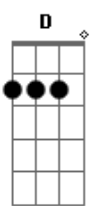

© ukulele-chords.com