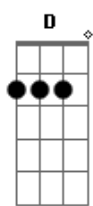

© ukulele-chords.com