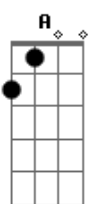

© ukulele-chords.com