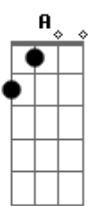

© ukulele-chords.com