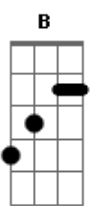

© ukulele-chords.com