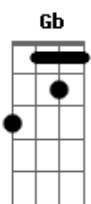

© ukulele-chords.com