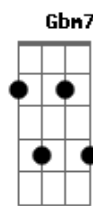

© ukulele-chords.com