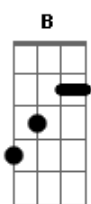

© ukulele-chords.com