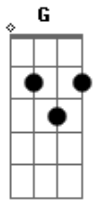

Pato Fu - Rotomusic de Liquidificapum

Tom: **G**
Intro:

Solo:

...hoji

[Intro:] **A** **Em** **A** **Em** (2X) **A** **D** **E** **C** **B** **G** **A** 2X
Ab **A** (7X) **Dm** **C** **Bb** **A** (3X) **Dm** **C**
D **A** 4X

A
Well I give up understanding
It's against my will
Time's pushing me away from the pop
'Cause I feel like a robber
And I look like a cop
Boogie woogie mother fucker
This here music can't stop
A **Ab** **G** **Ab** **A**
In my life I try and I try
It's time to make my mind
Live or die

A
What I'm asking you
At the end of my pray
God give me just to be friendly

Been trying to calculate my fate
Been trying to meet you

Solo: **Dm** **C** **Bb** **A**

C
Hoje as pessoas vão morrer
Hoje as pessoas vão matar
G
O espírito fatal
C
E a psicose da morte estão no ar
F
O mundo poderia acabar
C
Já, agora, nesse momento
G
Porque só eu estou sabendo
E eu já fiz tudo
C
que eu tinha pra fazer hoji

Solo: **E** **B** **E** **C** 4X
E **Gb** **G** 3X

A
Tá na hora de você pensar de novo
Nas porquêra que ocê faz na sua vida
Ê vida sofrida
Esse ano vô curá minhas firida

Acordes

© ukulele-chords.com