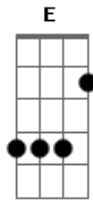

© ukulele-chords.com