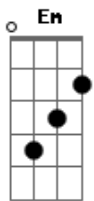

A
Well I give up understanding
It's against my will
Time's pushing me away from the pop
'Cause I feel like a robber
And I look like a cop
Boogie woogie mother fucker
This here music can't stop
A **Ab** **G** **Ab** **A**
In my life I try and I try
It's time to make my mind
Live or die

Solo: **E** **B** **E** **C** 4X
E **Gb** **G** 3X

A
Tá na hora de você pensar de novo
Nas porquêra que ocê faz na sua vida
Ê vida sofrida
Esse ano vô curá minhas firida

Acordes

© ukulele-chords.com

© ukulele-chords.com