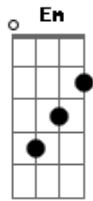

A
Well I give up understanding
It's against my will
Time's pushing me away from the pop
'Cause I feel like a robber
And I look like a cop
Boogie woogie mother fucker
This here music can't stop
A **Ab** **G** **Ab** **A**
In my life I try and I try
It's time to make my mind
Live or die

Solo: **E** **B** **E** **C** 4X
E **Gb** **G** 3X

A
Tá na hora de você pensar de novo
Nas porquêra que ocê faz na sua vida
Ê vida sofrida
Esse ano vô curá minhas firida

Acordes

© ukulele-chords.com

© ukulele-chords.com