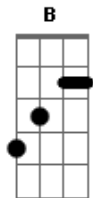

© ukulele-chords.com