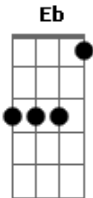

© ukulele-chords.com