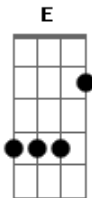

© ukulele-chords.com