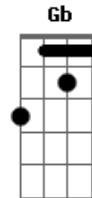

© ukulele-chords.com