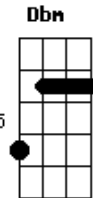

© ukulele-chords.com