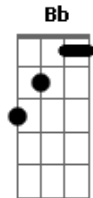

© ukulele-chords.com