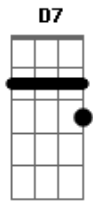

© ukulele-chords.com