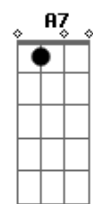

© ukulele-chords.com