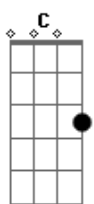

© ukulele-chords.com