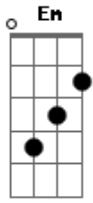

© ukulele-chords.com