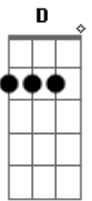

© ukulele-chords.com