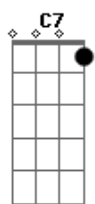

© ukulele-chords.com