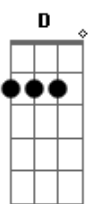

© ukulele-chords.com