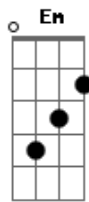

Pato Fu - Live And Let Die

Tom: G

(solo)

G Bm C D D7
When you were young and your heart was an open book
G Bm C
You used to say live and let live
D D7 G
(You know you did, you know you did you know you did)
Bm C A7
But this ever changing world in which we live in
D Bb
makes you give in and cry
G C

Say live and let die
A7 D
live and let die
G C
live and let die
A7 G
live and let die
C7
What does it matter to ya
G7
when you got a job to do
D
you gotta do it well
Em F
you gotta give the other fellow hell

Acordes

© ukulele-chords.com

© ukulele-chords.com

© ukulele-chords.com

© ukulele-chords.com

© ukulele-chords.com

© ukulele-chords.com

© ukulele-chords.com

© ukulele-chords.com

© ukulele-chords.com

© ukulele-chords.com

© ukulele-chords.com