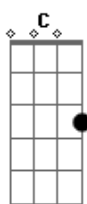

© ukulele-chords.com