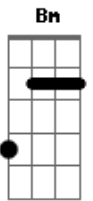

© ukulele-chords.com