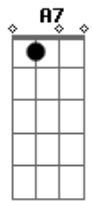

© ukulele-chords.com