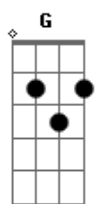

Pato Fu - Live And Let Die

Tom: G

(solo)

G Bm C D D7
When you were young and your heart was an open book
G Bm C
You used to say live and let live
D D7 G
(You know you did, you know you did you know you did)
Bm C A7
But this ever changing world in which we live in
D Bb
makes you give in and cry
G C

Say live and let die
A7 D
live and let die
G C
live and let die
A7 G
live and let die
C7
What does it matter to ya
G7
when you got a job to do
D
you gotta do it well
Em F
you gotta give the other fellow hell

Acordes

© ukulele-chords.com