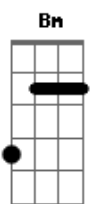

© ukulele-chords.com