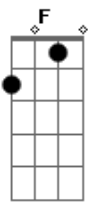

© ukulele-chords.com