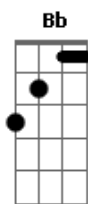

© ukulele-chords.com