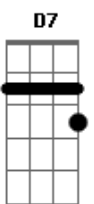

© ukulele-chords.com