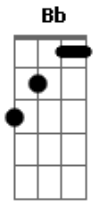

© ukulele-chords.com