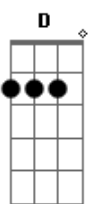

© ukulele-chords.com