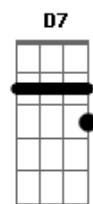

© ukulele-chords.com