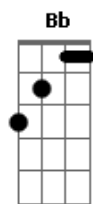

© ukulele-chords.com