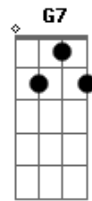

© ukulele-chords.com