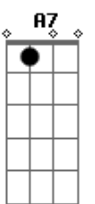

© ukulele-chords.com