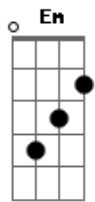

© ukulele-chords.com