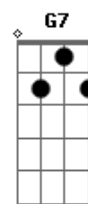

© ukulele-chords.com

© ukulele-chords.com