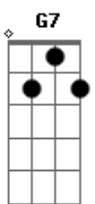

© ukulele-chords.com