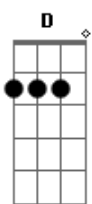

© ukulele-chords.com