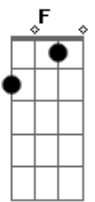

© ukulele-chords.com