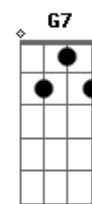

© ukulele-chords.com