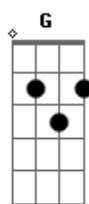

Pato Fu - Live And Let Die

Tom: G

(solo)

G Bm C D D7
When you were young and your heart was an open book
G Bm C
You used to say live and let live
D D7 G
(You know you did, you know you did you know you did)
Bm C A7
But this ever changing world in which we live in
D Bb
makes you give in and cry
G C

Say live and let die
A7 D
live and let die
G C
live and let die
A7 G
live and let die
C7
What does it matter to ya
G7
when you got a job to do
D
you gotta do it well
Em F
you gotta give the other fellow hell

Acordes