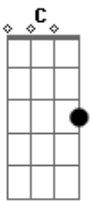

© ukulele-chords.com