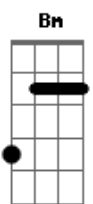

© ukulele-chords.com