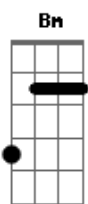

© ukulele-chords.com