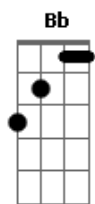

© ukulele-chords.com