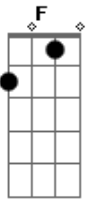

© ukulele-chords.com