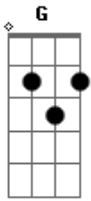

Pato Fu - Day After Day

Tom: G
Intro: C G D G (4X)

A D
He wants her love
E A
But never took a shower

D E A
He loves her badly
But he does not have a dollar
A D
He listens good
E A
Can't understand the words
D
He wants a better life
E A
But life keeps getting worse

D A E A D A E A

B E

he just cannot remember
Gb B
Anybody's name
E Gb
When the situation degenerates
B
There's no one to blame
B E
He tries to the things right
Gb B
He knows he never will
E
'cause his favorite song

My friend
Gb B
Is The Fool On The Hill

E B Gb B E B Gb B

Toda a letra: G C D G

Final: C G D G (4x)

Acordes

© ukulele-chords.com

© ukulele-chords.com

© ukulele-chords.com