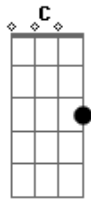

Pato Fu - Day After Day

Tom: G
Intro: C G D G (4X)

A D
He wants her love
E A
But never took a shower

D E A
He loves her badly
But he does not have a dollar
A D
He listens good
E A
Can't understand the words
D
He wants a better life
E A
But life keeps getting worse

My friend
Gb B
Is The Fool On The Hill

E B Gb B E B Gb B

Toda a letra: G C D G

Final: C G D G (4x)

Acordes

© ukulele-chords.com

© ukulele-chords.com

© ukulele-chords.com