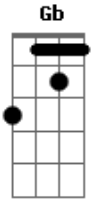

© ukulele-chords.com