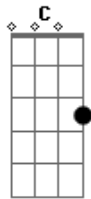

Pato Fu - Day After Day

Tom: G
Intro: C G D G (4X)

A D
He wants her love
E A
But never took a shower

He loves her badly
D E A
But he does not have a dollar
A D
He listens good
E A
Can't understand the words
D
He wants a better life
E A
But life keeps getting worse

My friend
Gb B
Is The Fool On The Hill

E B Gb B E B Gb B

Toda a letra: G C D G
Final: C G D G (4x)

Acordes

© ukulele-chords.com

© ukulele-chords.com

© ukulele-chords.com

© ukulele-chords.com