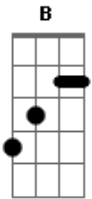

© ukulele-chords.com