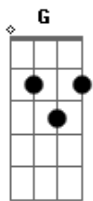

Pati Belis - Stay

tom:

Intro: G D Em C

[Primeira Parte]

G
I don?t know how to say
Em C
But I just want you to stay, stay
G
I know you have to
D Em C
Carry on with your own li - fe

[Pré-Refrão]

Em D G
If I could ask you something
C D
Would be for you no to go
Em D G
But you need to know
C
If you decide to go
I will support you

[Refrão]

G
Cause all I want for you
D
It?s that you be happy
Em
To feel that you?re doing
C
The right thing
G
To feel satisfaction
D
Being just a simple man
Em D C
Even if is too far away

[Segunda Parte]

G
You said that I would be
Em C

A good reason to be here
G
But please don?t think about me
D Em C
You?re the one who matters now

[Pré-Refrão]

Em D G
You said that fear the loneliness
C D
Being away from those you love
Em D G
But you need to know
C
If you decide to go
I?ll try to go too

[Refrão]

G
Cause I don?t want to lose you
D
When I just found you
Em
The last thing I want
C
Is to be apart
G
I want to wake up with you
D
Every day after stayed
Em D C
Awake all night just talking shit
G
Cause all I want for you
D
It?s that you be happy
Em
To feel that you?re doing
C
The right thing
G
To feel satisfaction
D
Being just a simple man
Em D C
Even if is too far away
Em D G
Even if is away from me

Acordes

© ukulele-chords.com