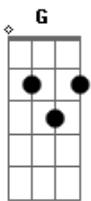

Pati Belis - Stay

tom:

Intro: G D Em C

[Primeira Parte]

G
I don't know how to say
Em C
But I just want you to stay, stay
G
I know you have to
D Em C
Carry on with your own li - fe

[Pré-Refrão]

Em D G
If I could ask you something
C D
Would be for you no to go
Em D G
But you need to know
C
If you decide to go
I will support you

[Refrão]

G
Cause all I want for you
D
It's that you be happy
Em
To feel that you're doing
C
The right thing
G
To feel satisfaction
D
Being just a simple man
Em D C
Even if is too far away

[Segunda Parte]

G
You said that I would be
Em C

A good reason to be here
G
But please don't think about me
D Em C
You're the one who matters now

[Pré-Refrão]

Em D G
You said that fear the loneliness
C D
Being away from those you love
Em D G
But you need to know
C
If you decide to go
I'll try to go too

[Refrão]

G
Cause I don't want to lose you
D
When I just found you
Em
The last thing I want
C
Is to be apart
G
I want to wake up with you
D
Every day after stayed
Em D C
Awake all night just talking shit
G
Cause all I want for you
D
It's that you be happy
Em
To feel that you're doing
C
The right thing
G
To feel satisfaction
D
Being just a simple man
Em D C
Even if is too far away
Em D G
Even if is away from me

Acordes

© ukulele-chords.com