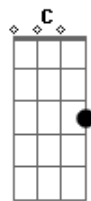

© ukulele-chords.com