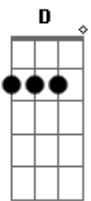

Pati Belis - Stay

tom:

Intro: G D Em C

[Primeira Parte]

G
I don't know how to say
Em C
But I just want you to stay, stay
G
I know you have to
D Em C
Carry on with your own li - fe

[Pré-Refrão]

Em D G
If I could ask you something
C D
Would be for you no to go
Em D G
But you need to know
C
If you decide to go
I will support you

[Refrão]

G
Cause all I want for you
D
It's that you be happy
Em
To feel that you're doing
C
The right thing
G
To feel satisfaction
D
Being just a simple man
Em D C
Even if is too far away

[Segunda Parte]

G
You said that I would be
Em C

A good reason to be here
G
But please don't think about me
D Em C
You're the one who matters now

[Pré-Refrão]

Em D G
You said that fear the loneliness
C D
Being away from those you love
Em D G
But you need to know
C
If you decide to go
I'll try to go too

[Refrão]

G
Cause I don't want to lose you
D
When I just found you
Em
The last thing I want
C
Is to be apart
G
I want to wake up with you
D
Every day after stayed
Em D C
Awake all night just talking shit
G
Cause all I want for you
D
It's that you be happy
Em
To feel that you're doing
C
The right thing
G
To feel satisfaction
D
Being just a simple man
Em D C
Even if is too far away
Em D G
Even if is away from me

Acordes

© ukulele-chords.com

© ukulele-chords.com

© ukulele-chords.com

© ukulele-chords.com