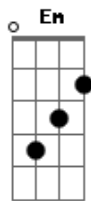

© ukulele-chords.com