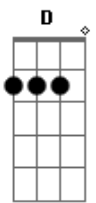

CHORUS I:
G A D
And tonight all the dancehalls are empty
G A D
No young lovers on the floor
G D Em
So I'll sit here with my whiskey
A D
Drink it till I just can't drink no more

Repeat 1/2 Intro

VERSE II:
D Em G A
And I don't know why you had to leave me
D Em G A
All I really know is that you are gone, long gone
D Em G A
And everywhere I go I just feel lonely
D Em G A
You're the only life I've ever known
D Em G A
And I guess you heard the highway calling
D Em G A
Because you packed up your things and headed for the coast
D Em G A

I had to fight the urge to follow
G D Em A
D
I guess some time away from me is all you've ever really
needed most

CHORUS II
G A D
And tonight you know this whole damn town is empty
G A D
And I don't think I can take it anymore
G D Em
So I'll sit here with my whiskey
A D
Drink it till I just can't drink no more

Play INTRO chords

VERSE III:
D Em G A
Late night phone call from the East Coast
D Em
Said she had enough
G A
She's coming on back home
D Em G A
Guess she went out and got crazy for awhile
G D
If she leaves right now
Em A A D
Maybe she'll make Memphis by the dawn

CHORUS III:
G A D
And tonight you know this whole damn house is empty
G A D
Tomorrow will be like it was before
G D Em
So I'll put away my whiskey
A D
Guess I just don't need it anymore
G D Em
Yeah I'll put away my whiskey
G A D
Guess I just don't need it anymore

Repeat INTRO chords

Acordes

© ukulele-chords.com