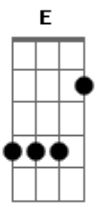

Pat Green - Whiskey

Tom: D
Intro: D Em G A 4x

VERSE I:
D Em G A
Momma cried when you left me
D Em G A
Know she's always loved you so
D Em G A
She said "Hey fool what the hell did you do?"
D Em G A
I said "Now mom I swear to God I just don't know"
D Em G A
Picture book sittin on the table
D Em G A
Memories we've stacked up through the years
D Em G A
But tonight their ain't no pictures on them pages
G D
Cuz your the kinda gone
Em A D
Who ain't never coming back home again

CHORUS I:
G A D
And tonight all the dancehalls are empty
G A D
No young lovers on the floor
G D Em
So I'll sit here with my whiskey
A D
Drink it till I just can't drink no more

Repeat 1/2 Intro

VERSE II:
D Em G A
And I don't know why you had to leave me
D Em G A
All I really know is that you are gone, long gone
D Em G A
And everywhere I go I just feel lonely
D Em G A
You're the only life I've ever known
D Em G A
And I guess you heard the highway calling
D Em G A
Because you packed up your things and headed for the coast
D Em G A

CHORUS III:
G A D
And tonight you know this whole damn house is empty
G A D
Tomorrow will be like it was before
G D Em
So I'll put away my whiskey
A D
Guess I just don't need it anymore
G D Em
Yeah I'll put away my whiskey
G A D
Guess I just don't need it anymore

Repeat INTRO chords

Acordes

© ukulele-chords.com

© ukulele-chords.com

© ukulele-chords.com

© ukulele-chords.com

© ukulele-chords.com