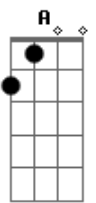

Pat Green - Whiskey

Tom: D
Intro: D Em G A 4x

VERSE I:
D Em G A
Momma cried when you left me
D Em G A
Know she's always loved you so
D Em G A
She said "Hey fool what the hell did you do?"
D Em G A
I said "Now mom I swear to God I just don't know"
D Em G A
Picture book sittin on the table
D Em G A
Memories we've stacked up through the years
D Em G A
But tonight their ain't no pictures on them pages
G D
Cuz your the kinda gone
Em A D
Who ain't never coming back home again

CHORUS I:
G A D
And tonight all the dancehalls are empty
G A D
No young lovers on the floor
G D Em
So I'll sit here with my whiskey
A D
Drink it till I just can't drink no more

Repeat 1/2 Intro

VERSE II:
D Em G A
And I don't know why you had to leave me
D Em G A
All I really know is that you are gone, long gone
D Em G A
And everywhere I go I just feel lonely
D Em G A
You're the only life I've ever known
D Em G A
And I guess you heard the highway calling
D Em G A
Because you packed up your things and headed for the coast
D Em G A

CHORUS III:
G A D
And tonight you know this whole damn house is empty
G A D
Tomorrow will be like it was before
G D Em
So I'll put away my whiskey
A D
Guess I just don't need it anymore
G D Em
Yeah I'll put away my whiskey
G A D
Guess I just don't need it anymore

Repeat INTRO chords

Acordes

© ukulele-chords.com

© ukulele-chords.com

© ukulele-chords.com

© ukulele-chords.com

© ukulele-chords.com