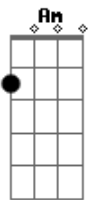

© ukulele-chords.com