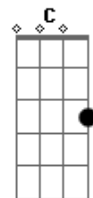

That what we're sinkin' in is the truth

I'm just lookin' for a happy ending

All I'm lookin' for is you.

- You came upon me wave on wave,

You're the reason I'm still here, yeah.

Am I the one you were sent to save?

You came upon me wave on wave. -

I wandered out into the water,

And I thought that I might drown.

Acordes

© ukulele-chords.com

© ukulele-chords.com

© ukulele-chords.com

© ukulele-chords.com

© ukulele-chords.com

I don't know what I was after

Just now that I was goin' down.

That's when she found me,

I'm not afraid anymore.

She said "You know I always had ya, baby,

Just waitin' for you to find what you were lookin' for."