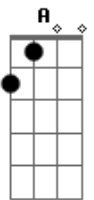

© ukulele-chords.com