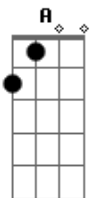

You came upon me wave on wave. -

I wandered out into the water,

And I thought that I might drown.

Acordes

© ukulele-chords.com

© ukulele-chords.com

© ukulele-chords.com

© ukulele-chords.com

© ukulele-chords.com

I don't know what I was after

Just now that I was goin' down.

That's when she found me,

I'm not afraid anymore.

She said "You know I always had ya, baby,

Just waitin' for you to find what you were lookin' for."