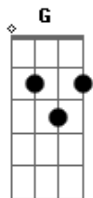

That what we're sinkin' in is the truth

I'm just lookin' for a happy ending

All I'm lookin' for is you.

- You came upon me wave on wave,

You're the reason I'm still here, yeah.

Am I the one you were sent to save?

You came upon me wave on wave. -

I wandered out into the water,

And I thought that I might drown.

Acordes

© ukulele-chords.com

© ukulele-chords.com

© ukulele-chords.com

© ukulele-chords.com

© ukulele-chords.com

I don't know what I was after

Just now that I was goin' down.

That's when she found me,

I'm not afraid anymore.

She said "You know I always had ya, baby,

Just waitin' for you to find what you were lookin' for."