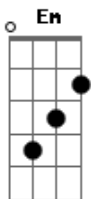

© ukulele-chords.com