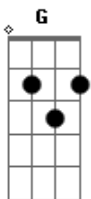

Pat Green - Temporary Angel

Tom: G

(com acordes na forma de D)
Capotraste na 5ª casa
Capo 5

Well I believe in hope and marriage, forever and I do
But love suffers pain when you try to hard
And tonight we're living proof
If we fell in love already, we can fall in love again
There is no doubt we can work it out
Find a way to fall back in
Do you remember when I met you, what I whispered in your ear

Be my temporary angel, I'll be your love for just one day
Hold me for the moment, let the moment fade away
When you wake up in the morning your heart tells you to stay
Be my temporary angel forever, when forever comes our way

We can start this thing all over
Let tomorrow wait it's turn
Forget about the past it will never last
Strike a match and watch it burn
Do you remember when I met you
What I whispered in your ear

Chorus

Close the door, and turn the lights down
Let it all come, come down to right now

Chorus 2x

On the last lines of the verses and chorus I changed Em to Em7 because it makes it easier to walk-up to G.

Acordes

© ukulele-chords.com