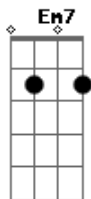

© ukulele-chords.com