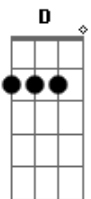

© ukulele-chords.com