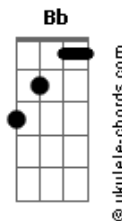

Pat Green - Somewhere Between Texas And Mexico

Tom: C
Intro: Tab (easier version):

Intro: Tab - Alternate Version:

\ = slide down

/ = slide up

Intro: C G D G
C D G

Verse 1:

G You say you love me, but you love me not C G
G Something 'bout true love that you must have forgot C G
G To lose a memory, I know just where to go D G
C G D G
Somewhere between Texas and Mexico
C G D G
Somewhere between Texas and Mexico

Chorus:

C G D G
Kingfish are jumping, the moon is right
C G D
Full throttle, Captain, 'till we're out of sight
G Stars on the ocean will find me, I know
C G D G
Somewhere between Texas and Mexico
C G D G
Somewhere between Texas and Mexico

Verse 2:

G South Padre Island to the Brownsville Bay C G
G My heart is healing with each breaking wave C G
G I've got some real friends, and they're ready to go D G
C G D G
Somewhere between Texas and Mexico
C G D G
Somewhere between Texas and Mexico

Chorus:

C G D G

Acordes

Kingfish are jumping, the moon is right
C G D
Full throttle, Captain, 'till we're out of sight
C G D Em
Stars on the ocean will find me, I know
C G D G
Somewhere between Texas and Mexico
C G D G
Somewhere between Texas and Mexico

Bridge:

C
It's gonna take just a little more time
G G Em
With a little help from the salt and the lime
C
Something 'bout the wind and the sea
D
Sets a broken heart free out there, yeah...

Steel Guitar Solo: Bb F (walk down to) Dm
Bb C D (major)

Chorus:

C G D G
Kingfish are jumping, the moon is right
C G D
Full throttle, Captain, 'till we're out of sight
C G D Em
Stars on the ocean will find me, I know
C G D G
Somewhere between Texas and Mexico
C G G Em
Somewhere between Texas and Mexic-o
C G D G
Somewhere between Texas and Mexico

Outro: Em D G

Outro Tab (easier version):

Outro Tab - Alternate Version:

\ = slide down
/ = slide up