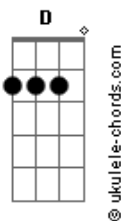

Pat Green - Somewhere Between Texas And Mexico

Tom: C
Intro: Tab (easier version):

Intro: Tab - Alternate Version:

\ = slide down
/ = slide up

Intro: C G D G
C D G

Verse 1:

G You say you love me, but you love me not C G
G Something 'bout true love that you must have forgot C G
G To lose a memory, I know just where to go D G
C G D G
Somewhere between Texas and Mexico
C G D G
Somewhere between Texas and Mexico

Chorus:

C G D G
Kingfish are jumping, the moon is right
C G D
Full throttle, Captain, 'till we're out of sight
G Stars on the ocean will find me, I know
C G D G
Somewhere between Texas and Mexico
C G D G
Somewhere between Texas and Mexico

Verse 2:

G South Padre Island to the Brownsville Bay C G
G My heart is healing with each breaking wave C G
G I've got some real friends, and they're ready to go D G
C G D G
Somewhere between Texas and Mexico
C G D G
Somewhere between Texas and Mexico

Chorus:

C G D G

Acordes

Kingfish are jumping, the moon is right
C G D
Full throttle, Captain, 'till we're out of sight
C G D Em
Stars on the ocean will find me, I know
C G D G
Somewhere between Texas and Mexico
C G D G
Somewhere between Texas and Mexico

Bridge:

C
It's gonna take just a little more time
G G Em
With a little help from the salt and the lime
C
Something 'bout the wind and the sea
D
Sets a broken heart free out there, yeah...

Steel Guitar Solo: Bb F (walk down to) Dm
Bb C D (major)

Chorus:

C G D G
Kingfish are jumping, the moon is right
C G D
Full throttle, Captain, 'till we're out of sight
C G D Em
Stars on the ocean will find me, I know
C G D G
Somewhere between Texas and Mexico
C G G Em
Somewhere between Texas and Mexic-o
C G D G
Somewhere between Texas and Mexico

Outro: Em D G

Outro Tab (easier version):

Outro Tab - Alternate Version:

\ = slide down
/ = slide up