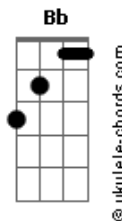

Pat Green - Somewhere Between Texas And Mexico

Tom: C
Intro: Tab (easier version):

Intro: Tab - Alternate Version:

\ = slide down
/ = slide up

Intro: C G D G
C D G

Verse 1:

G You say you love me, but you love me not C G
G Something 'bout true love that you must have forgot C G
G To lose a memory, I know just where to go D G
C G D G
Somewhere between Texas and Mexico
C G D G
Somewhere between Texas and Mexico

Chorus:

C G D G
Kingfish are jumping, the moon is right
C G D
Full throttle, Captain, 'till we're out of sight
G Stars on the ocean will find me, I know
C G D G
Somewhere between Texas and Mexico
C G D G
Somewhere between Texas and Mexico

Verse 2:

G South Padre Island to the Brownsville Bay C G
G My heart is healing with each breaking wave C G
G I've got some real friends, and they're ready to go D G
C G D G
Somewhere between Texas and Mexico
C G D G
Somewhere between Texas and Mexico

Chorus:

C G D G

Acordes

Kingfish are jumping, the moon is right
C G D
Full throttle, Captain, 'till we're out of sight
C G D Em
Stars on the ocean will find me, I know
C G D G
Somewhere between Texas and Mexico
C G D G
Somewhere between Texas and Mexico

Bridge:

C
It's gonna take just a little more time
G G Em
With a little help from the salt and the lime
C
Something 'bout the wind and the sea
D
Sets a broken heart free out there, yeah...

Steel Guitar Solo: Bb F (walk down to) Dm
Bb C D (major)

Chorus:

C G D G
Kingfish are jumping, the moon is right
C G D
Full throttle, Captain, 'till we're out of sight
C G D Em
Stars on the ocean will find me, I know
C G D G
Somewhere between Texas and Mexico
C G G Em
Somewhere between Texas and Mexic-o
C G D G
Somewhere between Texas and Mexico

Outro: Em D G

Outro Tab (easier version):

Outro Tab - Alternate Version:

\ = slide down
/ = slide up