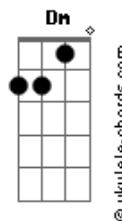

Pat Green - Somewhere Between Texas And Mexico

Tom: C
Intro: Tab (easier version):

Intro: Tab - Alternate Version:

\ = slide down
/ = slide up

Intro: C G D G
C D G

Verse 1:

G You say you love me, but you love me not C G
G Something 'bout true love that you must have forgot C G
G To lose a memory, I know just where to go D G
C G D G
Somewhere between Texas and Mexico
C G D G
Somewhere between Texas and Mexico

Chorus:

C G D G
Kingfish are jumping, the moon is right
C G D
Full throttle, Captain, 'till we're out of sight
G Stars on the ocean will find me, I know
C G D G
Somewhere between Texas and Mexico
C G D G
Somewhere between Texas and Mexico

Verse 2:

G South Padre Island to the Brownsville Bay C G
G My heart is healing with each breaking wave C G
G I've got some real friends, and they're ready to go D G
C G D G
Somewhere between Texas and Mexico
C G D G
Somewhere between Texas and Mexico

Chorus:

C G D G

Acordes

Kingfish are jumping, the moon is right
C G D
Full throttle, Captain, 'till we're out of sight
C G D Em
Stars on the ocean will find me, I know
C G D G
Somewhere between Texas and Mexico
C G D G
Somewhere between Texas and Mexico

Bridge:

C
It's gonna take just a little more time
G G Em
With a little help from the salt and the lime
C
Something 'bout the wind and the sea
D
Sets a broken heart free out there, yeah...

Steel Guitar Solo: Bb F (walk down to) Dm
Bb C D (major)

Chorus:

C G D G
Kingfish are jumping, the moon is right
C G D
Full throttle, Captain, 'till we're out of sight
C G D Em
Stars on the ocean will find me, I know
C G D G
Somewhere between Texas and Mexico
C G G Em
Somewhere between Texas and Mexic-o
C G D G
Somewhere between Texas and Mexico

Outro: Em D G

Outro Tab (easier version):

Outro Tab - Alternate Version:

\ = slide down
/ = slide up