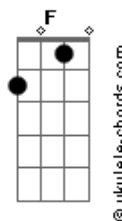

Pat Green - Somewhere Between Texas And Mexico

Tom: C
Intro: Tab (easier version):

Intro: Tab - Alternate Version:

\ = slide down

/ = slide up

Intro: C G D G
C D G

Verse 1:

G You say you love me, but you love me not C G
G Something 'bout true love that you must have forgot C G
G To lose a memory, I know just where to go D G
C G D G
Somewhere between Texas and Mexico
C G D G
Somewhere between Texas and Mexico

Chorus:

C G D G
Kingfish are jumping, the moon is right
C G D
Full throttle, Captain, 'till we're out of sight
G Stars on the ocean will find me, I know
C G D G
Somewhere between Texas and Mexico
C G D G
Somewhere between Texas and Mexico

Verse 2:

G South Padre Island to the Brownsville Bay C G
G My heart is healing with each breaking wave C G
G I've got some real friends, and they're ready to go D G
C G D G
Somewhere between Texas and Mexico
C G D G
Somewhere between Texas and Mexico

Chorus:

C G D G

Acordes

Kingfish are jumping, the moon is right
C G D
Full throttle, Captain, 'till we're out of sight
C G D Em
Stars on the ocean will find me, I know
C G D G
Somewhere between Texas and Mexico
C G D G
Somewhere between Texas and Mexico

Bridge:

C
It's gonna take just a little more time
G G Em
With a little help from the salt and the lime
C
Something 'bout the wind and the sea
D
Sets a broken heart free out there, yeah...

Steel Guitar Solo: Bb F (walk down to) Dm
Bb C D (major)

Chorus:

C G D G
Kingfish are jumping, the moon is right
C G D
Full throttle, Captain, 'till we're out of sight
C G D Em
Stars on the ocean will find me, I know
C G D G
Somewhere between Texas and Mexico
C G G Em
Somewhere between Texas and Mexic-o
C G D G
Somewhere between Texas and Mexico

Outro: Em D G

Outro Tab (easier version):

Outro Tab - Alternate Version:

\ = slide down
/ = slide up