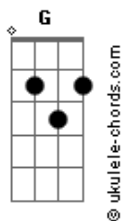

Pat Green - Somewhere Between Texas And Mexico

Tom: C
Intro: Tab (easier version):

Intro: Tab - Alternate Version:

\ = slide down
/ = slide up

Intro: C G D G
C D G

Verse 1:

G You say you love me, but you love me not C G
G Something 'bout true love that you must have forgot C G
G To lose a memory, I know just where to go D G
C G D G
Somewhere between Texas and Mexico
C G D G
Somewhere between Texas and Mexico

Chorus:

C G D G
Kingfish are jumping, the moon is right
C G D
Full throttle, Captain, 'till we're out of sight
G Stars on the ocean will find me, I know
C G D G
Somewhere between Texas and Mexico
C G D G
Somewhere between Texas and Mexico

Verse 2:

G South Padre Island to the Brownsville Bay C G
G My heart is healing with each breaking wave C G
G I've got some real friends, and they're ready to go D G
C G D G
Somewhere between Texas and Mexico
C G D G
Somewhere between Texas and Mexico

Chorus:

C G D G

Acordes

Kingfish are jumping, the moon is right
C G D
Full throttle, Captain, 'till we're out of sight
C G D Em
Stars on the ocean will find me, I know
C G D G
Somewhere between Texas and Mexico
C G D G
Somewhere between Texas and Mexico

Bridge:

C
It's gonna take just a little more time
G G Em
With a little help from the salt and the lime
C
Something 'bout the wind and the sea
D
Sets a broken heart free out there, yeah...

Steel Guitar Solo: Bb F (walk down to) Dm
Bb C D (major)

Chorus:

C G D G
Kingfish are jumping, the moon is right
C G D
Full throttle, Captain, 'till we're out of sight
C G D Em
Stars on the ocean will find me, I know
C G D G
Somewhere between Texas and Mexico
C G G Em
Somewhere between Texas and Mexic-o
C G D G
Somewhere between Texas and Mexico

Outro: Em D G

Outro Tab (easier version):

Outro Tab - Alternate Version:

\ = slide down
/ = slide up