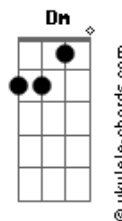

Pat Green - Somewhere Between Texas And Mexico

Tom: C
Intro: Tab (easier version):

Intro: Tab - Alternate Version:

\ = slide down

/ = slide up

Intro: C G D G
C D G

Verse 1:

G You say you love me, but you love me not C G
G Something 'bout true love that you must have forgot C G
G To lose a memory, I know just where to go D G
C G D G
Somewhere between Texas and Mexico
C G D G
Somewhere between Texas and Mexico

Chorus:

C G D G
Kingfish are jumping, the moon is right
C G D
Full throttle, Captain, 'till we're out of sight
G Stars on the ocean will find me, I know
C G D G
Somewhere between Texas and Mexico
C G D G
Somewhere between Texas and Mexico

Verse 2:

G South Padre Island to the Brownsville Bay C G
G My heart is healing with each breaking wave C G
G I've got some real friends, and they're ready to go D G
C G D G
Somewhere between Texas and Mexico
C G D G
Somewhere between Texas and Mexico

Chorus:

C G D G

Acordes

Kingfish are jumping, the moon is right
C G D
Full throttle, Captain, 'till we're out of sight
C G D Em
Stars on the ocean will find me, I know
C G D G
Somewhere between Texas and Mexico
C G D G
Somewhere between Texas and Mexico

Bridge:

C
It's gonna take just a little more time
G G Em
With a little help from the salt and the lime
C
Something 'bout the wind and the sea
D
Sets a broken heart free out there, yeah...

Steel Guitar Solo: Bb F (walk down to) Dm
Bb C D (major)

Chorus:

C G D G
Kingfish are jumping, the moon is right
C G D
Full throttle, Captain, 'till we're out of sight
C G D Em
Stars on the ocean will find me, I know
C G D G
Somewhere between Texas and Mexico
C G G Em
Somewhere between Texas and Mexic-o
C G D G
Somewhere between Texas and Mexico

Outro: Em D G

Outro Tab (easier version):

Outro Tab - Alternate Version:

\ = slide down
/ = slide up