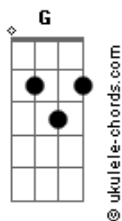

Pat Green - Somewhere Between Texas And Mexico

Tom: C
Intro: Tab (easier version):

Intro: Tab - Alternate Version:

\ = slide down

/ = slide up

Intro: C G D G
C D G

Verse 1:

G You say you love me, but you love me not C G
G Something 'bout true love that you must have forgot C G
G To lose a memory, I know just where to go D G
C G D G
Somewhere between Texas and Mexico
C G D G
Somewhere between Texas and Mexico

Chorus:

C G D G
Kingfish are jumping, the moon is right
C G D
Full throttle, Captain, 'till we're out of sight
G Stars on the ocean will find me, I know
C G D G
Somewhere between Texas and Mexico
C G D G
Somewhere between Texas and Mexico

Verse 2:

G South Padre Island to the Brownsville Bay C G
G My heart is healing with each breaking wave C G
G I've got some real friends, and they're ready to go D G
C G D G
Somewhere between Texas and Mexico
C G D G
Somewhere between Texas and Mexico

Chorus:

C G D G

Acordes

Kingfish are jumping, the moon is right
C G D
Full throttle, Captain, 'till we're out of sight
C G D Em
Stars on the ocean will find me, I know
C G D G
Somewhere between Texas and Mexico
C G D G
Somewhere between Texas and Mexico

Bridge:

C
It's gonna take just a little more time
G G Em
With a little help from the salt and the lime
C
Something 'bout the wind and the sea
D
Sets a broken heart free out there, yeah...

Steel Guitar Solo: Bb F (walk down to) Dm
Bb C D (major)

Chorus:

C G D G
Kingfish are jumping, the moon is right
C G D
Full throttle, Captain, 'till we're out of sight
C G D Em
Stars on the ocean will find me, I know
C G D G
Somewhere between Texas and Mexico
C G G Em
Somewhere between Texas and Mexic-o
C G D G
Somewhere between Texas and Mexico

Outro: Em D G

Outro Tab (easier version):

Outro Tab - Alternate Version:

\ = slide down
/ = slide up