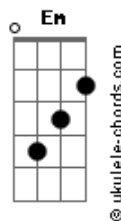

Pat Green - Somewhere Between Texas And Mexico

Tom: C
Intro: Tab (easier version):

Intro: Tab - Alternate Version:

\ = slide down
/ = slide up

Intro: C G D G
C D G

Verse 1:

G You say you love me, but you love me not C G
G Something 'bout true love that you must have forgot C G
G To lose a memory, I know just where to go D G
C G D G
Somewhere between Texas and Mexico
C G D G
Somewhere between Texas and Mexico

Chorus:

C G D G
Kingfish are jumping, the moon is right
C G D
Full throttle, Captain, 'till we're out of sight
G Stars on the ocean will find me, I know
C G D G
Somewhere between Texas and Mexico
C G D G
Somewhere between Texas and Mexico

Verse 2:

G South Padre Island to the Brownsville Bay C G
G My heart is healing with each breaking wave C G
G I've got some real friends, and they're ready to go D G
C G D G
Somewhere between Texas and Mexico
C G D G
Somewhere between Texas and Mexico

Chorus:

C G D G

Acordes

Kingfish are jumping, the moon is right
C G D
Full throttle, Captain, 'till we're out of sight
C G D Em
Stars on the ocean will find me, I know
C G D G
Somewhere between Texas and Mexico
C G D G
Somewhere between Texas and Mexico

Bridge:

C
It's gonna take just a little more time
G G Em
With a little help from the salt and the lime
C
Something 'bout the wind and the sea
D
Sets a broken heart free out there, yeah...

Steel Guitar Solo: Bb F (walk down to) Dm
Bb C D (major)

Chorus:

C G D G
Kingfish are jumping, the moon is right
C G D
Full throttle, Captain, 'till we're out of sight
C G D Em
Stars on the ocean will find me, I know
C G D G
Somewhere between Texas and Mexico
C G G Em
Somewhere between Texas and Mexic-o
C G D G
Somewhere between Texas and Mexico

Outro: Em D G

Outro Tab (easier version):

Outro Tab - Alternate Version:

\ = slide down
/ = slide up