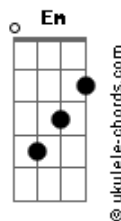

Pat Green - Somewhere Between Texas And Mexico

Tom: C
Intro: Tab (easier version):

Intro: Tab - Alternate Version:

\ = slide down

/ = slide up

Intro: C G D G
C D G

Verse 1:

G You say you love me, but you love me not C G
G Something 'bout true love that you must have forgot C G
G To lose a memory, I know just where to go D G
C G D G
Somewhere between Texas and Mexico
C G D G
Somewhere between Texas and Mexico

Chorus:

C G D G
Kingfish are jumping, the moon is right
C G D
Full throttle, Captain, 'till we're out of sight
G Stars on the ocean will find me, I know
C G D G
Somewhere between Texas and Mexico
C G D G
Somewhere between Texas and Mexico

Verse 2:

G South Padre Island to the Brownsville Bay C G
G My heart is healing with each breaking wave C G
G I've got some real friends, and they're ready to go D G
C G D G
Somewhere between Texas and Mexico
C G D G
Somewhere between Texas and Mexico

Chorus:

C G D G

Acordes

Kingfish are jumping, the moon is right
C G D
Full throttle, Captain, 'till we're out of sight
C G D Em
Stars on the ocean will find me, I know
C G D G
Somewhere between Texas and Mexico
C G D G
Somewhere between Texas and Mexico

Bridge:

C
It's gonna take just a little more time
G G Em
With a little help from the salt and the lime
C
Something 'bout the wind and the sea
D
Sets a broken heart free out there, yeah...

Steel Guitar Solo: Bb F (walk down to) Dm
Bb C D (major)

Chorus:

C G D G
Kingfish are jumping, the moon is right
C G D
Full throttle, Captain, 'till we're out of sight
C G D Em
Stars on the ocean will find me, I know
C G D G
Somewhere between Texas and Mexico
C G G Em
Somewhere between Texas and Mexic-o
C G D G
Somewhere between Texas and Mexico

Outro: Em D G

Outro Tab (easier version):

Outro Tab - Alternate Version:

\ = slide down
/ = slide up