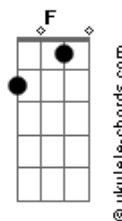

Pat Green - Somewhere Between Texas And Mexico

Tom: C
Intro: Tab (easier version):

Intro: Tab - Alternate Version:

\ = slide down
/ = slide up

Intro: C G D G
C D G

Verse 1:

G You say you love me, but you love me not C G
G Something 'bout true love that you must have forgot C G
G To lose a memory, I know just where to go D G
C G D G
Somewhere between Texas and Mexico
C G D G
Somewhere between Texas and Mexico

Chorus:

C G D G
Kingfish are jumping, the moon is right
C G D
Full throttle, Captain, 'till we're out of sight
G Stars on the ocean will find me, I know
C G D G
Somewhere between Texas and Mexico
C G D G
Somewhere between Texas and Mexico

Verse 2:

G South Padre Island to the Brownsville Bay C G
G My heart is healing with each breaking wave C G
G I've got some real friends, and they're ready to go D G
C G D G
Somewhere between Texas and Mexico
C G D G
Somewhere between Texas and Mexico

Chorus:

C G D G

Acordes

Kingfish are jumping, the moon is right
C G D
Full throttle, Captain, 'till we're out of sight
C G D Em
Stars on the ocean will find me, I know
C G D G
Somewhere between Texas and Mexico
C G D G
Somewhere between Texas and Mexico

Bridge:

C
It's gonna take just a little more time
G G Em
With a little help from the salt and the lime
C
Something 'bout the wind and the sea
D
Sets a broken heart free out there, yeah...

Steel Guitar Solo: Bb F (walk down to) Dm
Bb C D (major)

Chorus:

C G D G
Kingfish are jumping, the moon is right
C G D
Full throttle, Captain, 'till we're out of sight
C G D Em
Stars on the ocean will find me, I know
C G D G
Somewhere between Texas and Mexico
C G G Em
Somewhere between Texas and Mexic-o
C G D G
Somewhere between Texas and Mexico

Outro: Em D G

Outro Tab (easier version):

Outro Tab - Alternate Version:

\ = slide down
/ = slide up