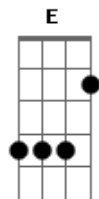

© ukulele-chords.com