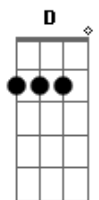

Pat Green - Ruby's 2 Sad Daughters

Tom: **D**

D **G**
When the sun hits it right on its way down
D **A**
It was the prettiest thing in our little town
D
Every hour I'd sneak a glance over at the
G
Plastic frame and cracked glass
D **A** **D**
That holds the picture of Ruby's two sad daughters

Last mill closed when I was nine and Daddy left And Momma
cried again
I spent my nights cleaning Ruby's floors
Just another cafe on a wind swept highway
The farmers bitched
We're no good at football anymore
In this land that knows no laughter
In this land that holds no water
We were all in love with Ruby's two sad daughters

One went way out west
One went way wrong
One left at seventeen and the other couldn't wait that long
Neither went anywhere with me
Not to the games or the Dairy Queen
Both split with the first boy who lied sweet And looked
vaguely mean
In this land that knows no laughter
In this land that hold no water
We were all in love with Ruby's two sad daughters
Why so pretty and forlorn
Why so permanently blue
I guess ours wasn't much of a kingdom to rule
Now when the sun hits it right on its way down
It's still the prettiest thing in our little town
Every hour I sneak a glance over at the plastic frame
And I fix the glass that holds the picture of
Ruby's two sad daughters

D **G** **A** **D**
Why did hope leave town with Ruby's two sad daughters?
REPEAT: Intro

Acordes

© ukulele-chords.com