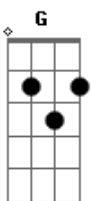

© ukulele-chords.com