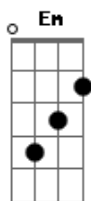

© ukulele-chords.com

© ukulele-chords.com