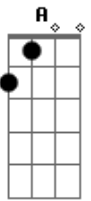

© ukulele-chords.com