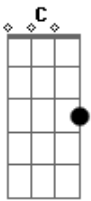

© ukulele-chords.com