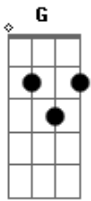

Pat Green - Galleywinter

Tom: G

Intro:

VERSE 1:

D G C G
When I was a kid I had a rockin' horse named Ranger
D G C G
Out on the front porch we would ride, we would ride
D G C G
Little red cowboy boots, Little red cowboy hat
D G C G
And a pistol that shoots straight as an eagle flies
D G C D

VERSE 2:

D G C G
Mamma would come out say it's time to come in
D G C G
I ain't going nowhere mamma and don't ask me again
D G C G
I was just an outlaw riding on the trail
D G C G A
Knocking over stagecoaches and riding on the rails

D G C G
I'm gone to Gallywinter
D G
Place where all the cowboys ride
C G
Place where all the outlaws hide
D
Away from the men who want to
G C G
Kill them for what they've done
D G C G

I'm gone to Gallywinter
D G C G
I'm gone to Gallywinter

VERSE 3:

D G
Sister would come out and say
C G
"Where you going anyway?"
D G C G
I'm going to Gallywinter and there ain't no girls allowed
D G C G
I guess things are different now times have changed
D G C G
A girl is nice to have with you while you're riding on the
range
D G C G
She can cook your breakfast and talk to you at night
D G C
You can argue about things you never thought you'd argue about
in
G
Your whole life
D G C G
Twenty five years older and Ranger ain't here no more
D G C G
Been replaced by a 1958 model T-bird Ford
D G
Baby said where you want to go I said
C G
I don't know maybe Mexico
D G C G A
Anywhere that tequila flows is alright with me

REPEAT CHORUS

Acordes

© ukulele-chords.com