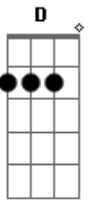

© ukulele-chords.com