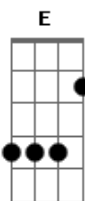

© ukulele-chords.com