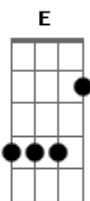

baby, baby, I'm Elvis

baby, baby, I'm Elvis

Instrumental : <sup>G</sup> <sup>A7</sup> <sup>E</sup> x2

(Willie)

<sup>E</sup>  
Once a year they all come to see me

I watch them throwing flowers at my toes

<sup>D</sup>  
There's a line that stretches down the driveway

<sup>A7</sup>  
Everything you need

<sup>E</sup>  
Baby, I'm Elvis

baby, baby, I'm Elvis

baby, baby, I'm Elvis

<sup>G</sup> <sup>A7</sup> <sup>E</sup> x2

c.ewald

ELVIS

Written by: Green/Payne/Harris

Performed with Ray Benson, Trish Murphy and Willie Nelson

This is the way I hear it, with swing chords included:

<sup>E</sup> - - - X76777  
<sup>D</sup> - - - X54555

The <sup>G</sup> and the <sup>A7</sup> in the chorus are regular open chords: