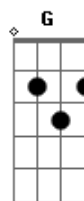

© ukulele-chords.com