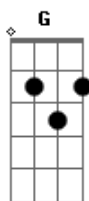

© ukulele-chords.com