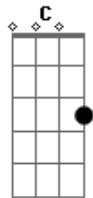

© ukulele-chords.com