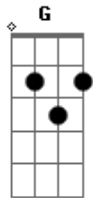

© ukulele-chords.com

© ukulele-chords.com