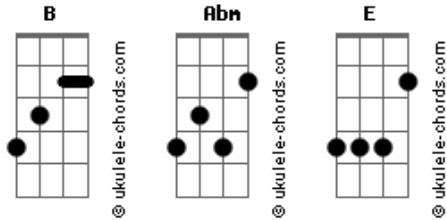

Pat Barrett - Seen Known Loved

tom:

Intro: B E2 Gb4

[Primeira Parte]

B
Where can I run from Your presence
E2 Gb4
Where can I hide from Your heart
Abm B
Even through hardship and sorrow
E2 Gb4
Your goodness remains through it all

[Refrão]

B E2 Gb4
I am seen, known, loved by the Father
B E2 Gb4
I?m heard, held, never forgotten
B E2 Gb4
My hope, strength, light in the darkness
B E2 Gb4
Now and forever, forever amen

[Interlúdio] B Abm Gb4 E2 Gb4

[Segunda Parte]

B Abm Gb4
Day after day You?ve been faith-ful
E2 Gb4
Night after night You?ve been near
Abm B

Acordes

Closer than I could imagine
E2 Gb4
You open my heart to believe

[Ponte]

B E2
Heaven knows who I am
B Gb4
I am loved by the Father
B E
And if the worlds in his hands
B Gb4
I?ve got nothing to fear

[Interlúdio] B Abm Gb4 E2 Gb4

[Terceira Parte]

B Abm Gb4
One day I?ll see You in glo---ry
E2 Gb4
And see what?s been true all along
Abm B
That all of my life You?ve sustained me
E2 Gb4
And now for eternity more
B E2 Gb4
Now for eternity more