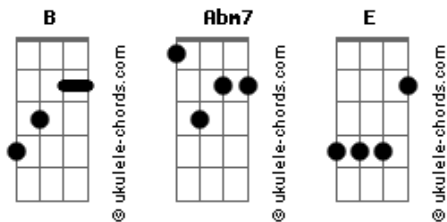

# Pat Barrett - Seen Known Loved

tom:

Intro: B E2 Gb4

[Primeira Parte]

B  
Where can I run from Your presence  
E2 Gb4  
Where can I hide from Your heart  
Abm7 B  
Even through hardship and sorrow  
E2 Gb4  
Your goodness remains through it all

[Refrão]

B E2 Gb4  
I am seen, known, loved by the Father  
B E2 Gb4  
I?m heard, held, never forgotten  
B E2 Gb4  
My hope, strength, light in the darkness  
B E2 Gb4  
Now and forever, forever amen

[Interlúdio] B Abm7 Gb4 E2 Gb4

## Acordes

Closer than I could imagine  
E2 Gb4  
You open my heart to believe

[Ponte]

B E2  
Heaven knows who I am  
B Gb4  
I am loved by the Father  
B E  
And if the worlds in his hands  
B Gb4  
I?ve got nothing to fear

[Interlúdio] B Abm7 Gb4 E2 Gb4

[Terceira Parte]

B Abm7 Gb4  
One day I?ll see You in glo---ry  
E2 Gb4  
And see what?s been true all along  
Abm7 B  
That all of my life You?ve sustained me  
E2 Gb4  
And now for eternity more  
B E2 Gb4  
Now for eternity more