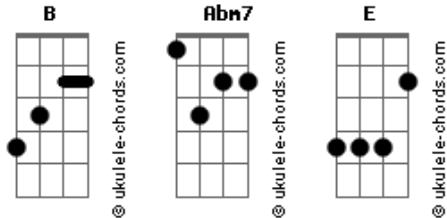

Pat Barrett - Seen Known Loved

tom:

Intro: B E2 Gb4

[Primeira Parte]

B
Where can I run from Your presence
E2 Gb4
Where can I hide from Your heart
Abm7 B
Even through hardship and sorrow
E2 Gb4
Your goodness remains through it all

[Refrão]

B E2 Gb4
I am seen, known, loved by the Father
B E2 Gb4
I?m heard, held, never forgotten
B E2 Gb4
My hope, strength, light in the darkness
B E2 Gb4
Now and forever, forever amen

[Interlúdio] B Abm7 Gb4 E2 Gb4

[Segunda Parte]

B Abm7 Gb4
Day after day You?ve been faith-ful
E2 Gb4
Night after night You?ve been near
Abm7 B

Acordes

Closer than I could imagine
E2 Gb4
You open my heart to believe

[Ponte]

B E2
Heaven knows who I am
B Gb4
I am loved by the Father
B E
And if the worlds in his hands
B Gb4
I?ve got nothing to fear

[Interlúdio] B Abm7 Gb4 E2 Gb4

[Terceira Parte]

B Abm7 Gb4
One day I?ll see You in glo---ry
E2 Gb4
And see what?s been true all along
Abm7 B
That all of my life You?ve sustained me
E2 Gb4
And now for eternity more
B E2 Gb4
Now for eternity more