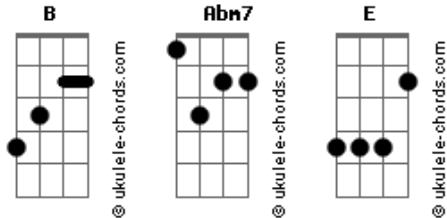

Pat Barrett - Seen Known Loved

tom:

Intro: B E2 Gb4

[Primeira Parte]

B
Where can I run from Your presence
E2 Gb4
Where can I hide from Your heart
Abm7 B
Even through hardship and sorrow
E2 Gb4
Your goodness remains through it all

[Refrão]

B E2 Gb4
I am seen, known, loved by the Father
B E2 Gb4
I?m heard, held, never forgotten
B E2 Gb4
My hope, strength, light in the darkness
B E2 Gb4
Now and forever, forever amen

[Interlúdio] B Abm7 Gb4 E2 Gb4

[Segunda Parte]

B Abm7 Gb4
Day after day You?ve been faith-ful
E2 Gb4
Night after night You?ve been near
Abm7 B

Acordes

Closer than I could imagine
E2 Gb4
You open my heart to believe

[Ponte]

B E2
Heaven knows who I am
B Gb4
I am loved by the Father
B E
And if the worlds in his hands
B Gb4
I?ve got nothing to fear

[Interlúdio] B Abm7 Gb4 E2 Gb4

[Terceira Parte]

B Abm7 Gb4
One day I?ll see You in glo---ry
E2 Gb4
And see what?s been true all along
Abm7 B
That all of my life You?ve sustained me
E2 Gb4
And now for eternity more
B E2 Gb4
Now for eternity more

[Final] B Abm7 Gb4 E2 Gb4
Abm7 B E2 Gb4