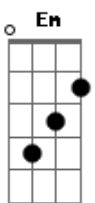

© ukulele-chords.com