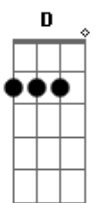

Passenger - Walk in the Rain

Tom: D

Bm
I walked the steps of my father today

G
Worked till I froze and my face turned grey

Em **Bm** **G**
And all of my fingers calloused and worn to the bone

D **Bm**
And I felt like a child in a world full of men

G
Trying to capture that something again

Bm **G**
Strong as an ox but slowly turning to stone

Gb **Bm** **G**
Walking away from this room dark and grey

Bm **G**
Smoke hangs in clouds and the old echo plays

D
And the music is soft

A
And the voice it is hushed

D **Bm**
And the boy he has loved

G
And the man he has lost

D **A** **Bm**
And I walk out in the rain

A **G**
All over again

Bm Gbm G D A

Bm
I felt the touch of my mother today

G
Gently pushing me forward again

Bm **G**

Closing my eyes but still feeling the way

Bm
And I'm clutching at fingers through crumples and creases

G
I came to my senses it cut me to pieces

Bm **G**
'cause I needed more but I was pulling away

Bm **G**
Walking alone with these legs made of stone

Bm Dbm Bm **G**
And I'm almost dry and I'm almost home

D
Where the photographs smile

A
And I'm still someone's child

Bm
And my place it is set

G
So I'll stay for a while

D A **Bm**
Till I walk out in the rain

G
Like water would stain

D A **Bm** **G**
And I'm born all over again

Bm **A G**
D **A**
Bm **A G**
Bm **G**

D A **Bm**
Till I walk out in the rain

G
Like water would stain

D A **Bm** **G**
And I'm born all over again

D **A** **Bm** **D** **G** **D**
I walk out in the rain

Acordes

© ukulele-chords.com