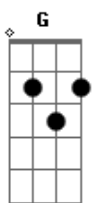

© ukulele-chords.com