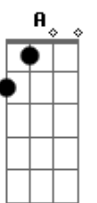

© ukulele-chords.com