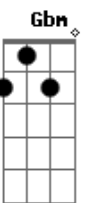

© ukulele-chords.com