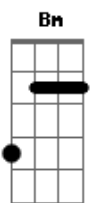

© ukulele-chords.com