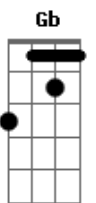

© ukulele-chords.com