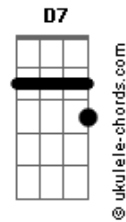

Passenger - The Way I Love You

tom:
Db (forma dos acordes no tom de **G**)
Capostraste na 6ª casa

[Primeira Parte]

G **Bm7** **Am7**
How many times can I tell you
D7
You're lovely just the way you are

G **Bm7** **Am7**
Don't let the world come and change you
D7 **Em**
Don't let life break your heart

Bm7
Don't put on their masks
Am7
Don't wear their disguise
D7 **G**
Don't let them take the light that shines in your eyes

[Refrão]

Em **Am7** **D7**
If only you could love yourself the way that I love you

[Segunda Parte]

G **Bm7** **Am7**
How many times can I say
D7
You don't have to change a thing

Acordes

G **Bm7** **Am7**
Don't let the time wash you away
D7
Don't let worry ever clip your wings

Bm7
Discard what is fake
Am7
Keep what is real
D7
Pursue what you love
G
Embrace how you feel

[Refrão]

Em **Am7** **D7**
If only you could love yourself the way that I love you

[Ponte]

C **B7** **Em** **A7**
And if you ever chose a road that leads nowhere
Am7
All alone
D **G**
And you can't see right from wrong

C **B7** **Em** **A7**
And if you ever lose yourself out there
Am7
Come on home

D
And I'll sing you this song

[Refrão 2]

G **Bm7** **Am7**
How many times can I tell you
D7
You're lovely just the way you are

G **Bm7** **Am7**
Don't let the world come and change it
D7 **G**
Don't let life break your heart

[Final]

E|-3-----|