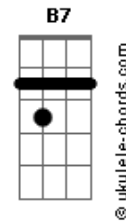

Passenger - The Way I Love You

tom:
Db (forma dos acordes no tom de **G**)
Capostraste na 6ª casa

[Primeira Parte]

G **Bm7** **Am7**
How many times can I tell you
D7
You're lovely just the way you are

G **Bm7** **Am7**
Don't let the world come and change you
D7 **Em**
Don't let life break your heart

Bm7
Don't put on their masks
Am7
Don't wear their disguise
D7 **G**
Don't let them take the light that shines in your eyes

[Refrão]

Em **Am7** **D7**
If only you could love yourself the way that I love you

[Segunda Parte]

G **Bm7** **Am7**
How many times can I say
D7
You don't have to change a thing

Acordes

G **Bm7** **Am7**
Don't let the time wash you away
D7
Don't let worry ever clip your wings

Bm7
Discard what is fake
Am7
Keep what is real
D7
Pursue what you love
G
Embrace how you feel

[Refrão]

Em **Am7** **D7**
If only you could love yourself the way that I love you

[Ponte]

C **B7** **Em** **A7**
And if you ever chose a road that leads nowhere
Am7
All alone
D **G**
And you can't see right from wrong

C **B7** **Em** **A7**
And if you ever lose yourself out there
Am7
Come on home

D
And I'll sing you this song

[Refrão 2]

G **Bm7** **Am7**
How many times can I tell you
D7
You're lovely just the way you are

G **Bm7** **Am7**
Don't let the world come and change it
D7 **G**
Don't let life break your heart

[Final]

E|-3-----|