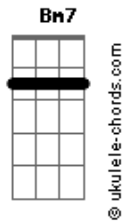

Passenger - The Way I Love You

tom:
Db (forma dos acordes no tom de **G**)
Capostraste na 6ª casa

[Primeira Parte]

G **Bm7** **Am7**
How many times can I tell you
D7
You're lovely just the way you are

G **Bm7** **Am7**
Don't let the world come and change you
D7 **Em**
Don't let life break your heart

Bm7
Don't put on their masks
Am7
Don't wear their disguise
D7 **G**
Don't let them take the light that shines in your eyes

[Refrão]

Em **Am7** **D7**
If only you could love yourself the way that I love you

[Segunda Parte]

G **Bm7** **Am7**
How many times can I say
D7
You don't have to change a thing

Acordes

G **Bm7** **Am7**
Don't let the time wash you away
D7
Don't let worry ever clip your wings

Bm7
Discard what is fake
Am7
Keep what is real
D7
Pursue what you love
G
Embrace how you feel

[Refrão]

Em **Am7** **D7**
If only you could love yourself the way that I love you

[Ponte]

C **B7** **Em** **A7**
And if you ever chose a road that leads nowhere
Am7
All alone
D **G**
And you can't see right from wrong

C **B7** **Em** **A7**
And if you ever lose yourself out there
Am7
Come on home

D
And I'll sing you this song

[Refrão 2]

G **Bm7** **Am7**
How many times can I tell you
D7
You're lovely just the way you are

G **Bm7** **Am7**
Don't let the world come and change it
D7 **G**
Don't let life break your heart

[Final]

E|-3-----|