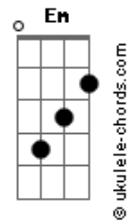

Passenger - The Way I Love You

tom:
Db (forma dos acordes no tom de **G**)
Capostraste na 6ª casa

[Primeira Parte]

G **Bm7** **Am7**
How many times can I tell you
D7
You're lovely just the way you are

G **Bm7** **Am7**
Don't let the world come and change you
D7 **Em**
Don't let life break your heart

Bm7
Don't put on their masks
Am7
Don't wear their disguise
D7 **G**
Don't let them take the light that shines in your eyes

[Refrão]

Em **Am7** **D7**
If only you could love yourself the way that I love you

[Segunda Parte]

G **Bm7** **Am7**
How many times can I say
D7
You don't have to change a thing

Acordes

G **Bm7** **Am7**
Don't let the time wash you away
D7
Don't let worry ever clip your wings

Bm7
Discard what is fake
Am7
Keep what is real
D7
Pursue what you love
G
Embrace how you feel

[Refrão]

Em **Am7** **D7**
If only you could love yourself the way that I love you

[Ponte]

C **B7** **Em** **A7**
And if you ever chose a road that leads nowhere
Am7
All alone
D **G**
And you can't see right from wrong

C **B7** **Em** **A7**
And if you ever lose yourself out there
Am7
Come on home

D
And I'll sing you this song

[Refrão 2]

G **Bm7** **Am7**
How many times can I tell you
D7
You're lovely just the way you are

G **Bm7** **Am7**
Don't let the world come and change it
D7 **G**
Don't let life break your heart

[Final]

E|-3-----|