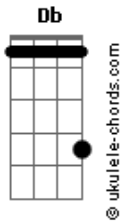

Passenger - The Way I Love You

tom:
Db (forma dos acordes no tom de **G**)
Capostraste na 6ª casa

[Primeira Parte]

G **Bm7** **Am7**
How many times can I tell you
D7
You're lovely just the way you are

G **Bm7** **Am7**
Don't let the world come and change you
D7 **Em**
Don't let life break your heart

Bm7
Don't put on their masks
Am7
Don't wear their disguise
D7 **G**
Don't let them take the light that shines in your eyes

[Refrão]

Em **Am7** **D7**
If only you could love yourself the way that I love you

[Segunda Parte]

G **Bm7** **Am7**
How many times can I say
D7
You don't have to change a thing

Acordes

G **Bm7** **Am7**
Don't let the time wash you away
D7
Don't let worry ever clip your wings

Bm7
Discard what is fake
Am7
Keep what is real
D7
Pursue what you love
G
Embrace how you feel

[Refrão]

Em **Am7** **D7**
If only you could love yourself the way that I love you

[Ponte]

C **B7** **Em** **A7**
And if you ever chose a road that leads nowhere
Am7
All alone
D **G**
And you can't see right from wrong

C **B7** **Em** **A7**
And if you ever lose yourself out there
Am7
Come on home

D
And I'll sing you this song

[Refrão 2]

G **Bm7** **Am7**
How many times can I tell you
D7
You're lovely just the way you are

G **Bm7** **Am7**
Don't let the world come and change it
D7 **G**
Don't let life break your heart

[Final]

E|-3-----|