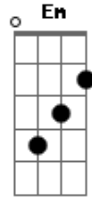

© ukulele-chords.com