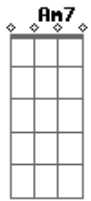

© ukulele-chords.com