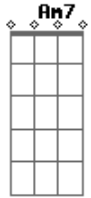

© ukulele-chords.com