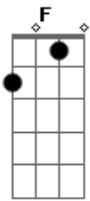

© ukulele-chords.com