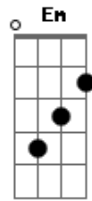

© ukulele-chords.com