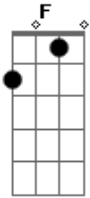

© ukulele-chords.com