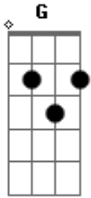

Passenger - Someday

Tom: E

(forma dos acordes no tom de C)

Capostrate na 4ª casa

Intro: C G Am7 F
C G Am7 Em F G C F

C G Am7
Well, somewhere out across the sea
F C G
In a land that's lost and free
Am7 Em F
With my darling close to me
G C F
That is where I'm supposed to be

C G Am7
Yes, somewhere on the ocean breeze
F C G
In around the swinging trees
Am7 Em F
With the only one for me
G C F
That is where I long to be... someday

C G Am7
Yes, somewhere out upon the beach
F C G
Out of range and out of reach
Am7 Em F
With the truest love of mine
G C F
Underneath the bluest sky

C G Am7 F C G
Someday

C G Am7
Yeah, far away from any town
F C G
We'll watch the lazy sun go down
Am7 Em F
With my sweetheart I'll lay down
G C F
That is where I will be found

C G Am7 F C G
Someday
Am7 Em F G C F
Someday

Acordes

© ukulele-chords.com