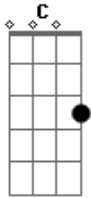

© ukulele-chords.com