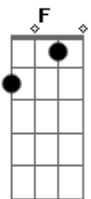

© ukulele-chords.com