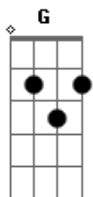

Passenger - Let Her Go

tom:

Intro: F G Am G
F G Am

Well, you only need the light

When it's burning low

Only miss the sun

When it's starts to snow

Only know you love her

When you let her go

Only know you've been high

When you're feeling low

Only hate the road

When you're missin' home

Only know you love her

When you've let her go

And you let her go

Acordes

© ukulele-chords.com