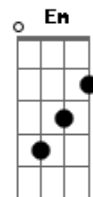

© ukulele-chords.com

(Am F7M G Em)
(Am F7M G G G)

Am F7M
Staring at the bottom of your glass

G Em
Hoping one day you'll make a dream last

Am
'Cuz dreams come slow

F7M G G G
And they go so fast

Am F7M
You see her when you close your eyes

G Em
Maybe one day you'll understand why

Am
Everything you touch

F7M G G G
Surely, it dies

Am
And you let her go

F7M G G G
Ooo.. ooo

Am
And you let her go

F7M G G G
Ooo.. ooo

Well, you let her go