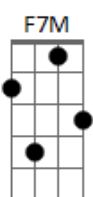

© ukulele-chords.com