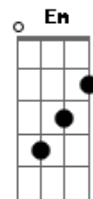

© ukulele-chords.com

(Am F7M G Em)
(Am F7M G G G)

Am F7M
Staring at the bottom of your glass

G Em
Hoping one day you'll make a dream last

Am
'Cuz dreams come slow

F7M G G G
And they go so fast

Am F7M
You see her when you close your eyes

G Em
Maybe one day you'll understand why

Am
Everything you touch

F7M G G G
Surely, it dies

Am
And you let her go

F7M G G G
Ooo.. ooo

Am
And you let her go

F7M G G G
Ooo.. ooo

Well, you let her go