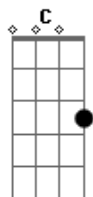

© ukulele-chords.com