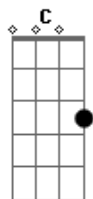

© ukulele-chords.com