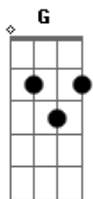

Passenger - Let Her Go

tom:

Intro: F G Am G
F G Am

Well, you only need the light

When it's burning low

Only miss the sun

When it's starts to snow

Only know you love her

When you let her go

Only know you've been high

When you're feeling low

Only hate the road

When you're missin' home

Only know you love her

When you've let her go

And you let her go

Acordes

© ukulele-chords.com