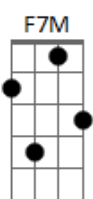

© ukulele-chords.com