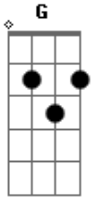

When you're feeling low
Only hate the road
When you're missin' home
Only know you love her
When you've let her go

D

Em

C

G D

Refrão Final:

'Cuz you only need the light
When it's burning low
Only miss the sun

C

G

D

Em

When it's starts to snow
Only know you love her
When you let her go
Only know you've been high
When you're feeling low
Only hate the road
When you're missin' home
Only know you love her
When you've let her go
And you let her go

C

G D

Acordes

© ukulele-chords.com