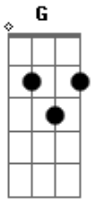

When you're feeling low
Only hate the road
When you're missin' home
Only know you love her
When you've let her go

D
Em
C
G D

Refrão Final:

'Cuz you only need the light
When it's burning low
Only miss the sun

C
G
D
Em

When it's starts to snow
Only know you love her
When you let her go
Only know you've been high
When you're feeling low
Only hate the road
When you're missin' home
Only know you love her
When you've let her go
And you let her go

C
G D

Acordes

© ukulele-chords.com