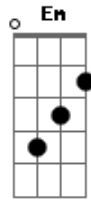

© ukulele-chords.com