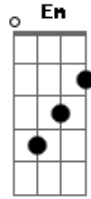

© ukulele-chords.com