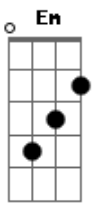

© ukulele-chords.com