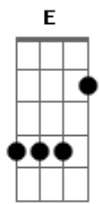

Passenger - Circles

Tom: E

(com acordes na forma de Capostraste na 9ª casa G)

Intro: Am G Am G Am G Em D
Am G Am G Am G Em D

Am G
it's been years
since we Am G
carved our names
on a Am G
clocktower door
before Em D
everything changed

Am G
we were big eyed boys
with the Am G
salt on our skin
and we'd Am G A7
throw our kites to the wind

Em G C C Am
and they'd fly on and on and on and on
Em G C C Am
on and on and on and on
Em G C C Am...
on and on and on and on

... G Am G Am G Em D
Am G Am G Am G Em D

Am G
it's been years
since we Am G
whispered soft
with the Am G
torch light on
and the Em D
big light off
Am G

we were tired boys
with the Am G
soap on our skin
and we'd Am G A7
fall asleep to the wind

Em G C C Am
and we'd dream on and on and on and on
Em G C C Am
on and on and on and on
Em G C C Am
on and on and on and on

G
cos we're circles
we're Bm Am
circles you see
we go G Bm
round round the sun
in and out C C Am
like the sea
i'll G B7
circle round you
you will Em C
circle round me

Am G Am G Am G Em D

Am G
and in years
when the Am G
torch light thins
and the Am G
clock tower's gone
and the Em D
big light dims
we'll no Am G
longer be boys
we'll have Am G
lines on our skin
and they'll Am G A7
throw our dust to the wind

Acordes

© ukulele-chords.com