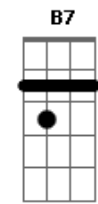

© ukulele-chords.com