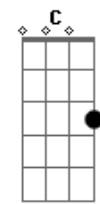

© ukulele-chords.com