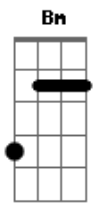

© ukulele-chords.com