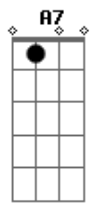

© ukulele-chords.com