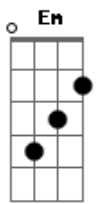

© ukulele-chords.com