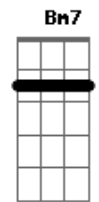

© ukulele-chords.com