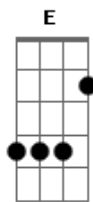

Passenger - Circles

Tom: E

(com acordes na forma de Capotraste na 9ª casa

Intro: Am7 G Am7 G Am7 G Em D
Am7 G Am7 G Am7 G Em D

Am7 G
it's been years
Am7 G
since we carved our names
Am7 G
on a clocktower door
Em D
before everything changed

Am7 G
we were big eyed boys
Am7 G
with the salt on our skin
Am7 G A7
and we'd throw our kites to the wind

Em G C C Am7
and they'd fly on and on and on and on
Em G C C Am7
on and on and on and on
Em G C C Am7...
on and on and on and on

... G Am7 G Am7 G Em D
Am7 G Am7 G Am7 G Em D

Am7 G
it's been years
Am7 G
since we whispered soft
Am7 G
with the torch light on
Em D
and the big light off
Am7 G

G)

we were tired boys
Am7 G
with the soap on our skin
Am7 G A7
and we'd fall asleep to the wind

Em G C C Am7
and we'd dream on and on and on and on
Em G C C Am7
on and on and on and on
Em G C C Am7
on and on and on and on

G
cos we're circles
Bm7 Am7
we're circles you see
G Bm7
we go round round the sun
C C Am7
in and out like the sea
G B7
i'll circle round you
Em C
you will circle round me

Am7 G Am7 G Am7 G Em D

Am7 G
and in years
Am7 G
when the torch light thins
Am7 G
and the clock tower's gone
Em D
and the big light dims
Am7 G
we'll no longer be boys
Am7 G
we'll have lines on our skin
Am7 G A7
and they'll throw our dust to the wind

Acordes