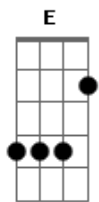

Passenger - Circles

Tom: E

(com acordes na forma de Capotraste na 9ª casa

Intro: Am7 G Am7 G Am7 G Em D
Am7 G Am7 G Am7 G Em D

Am7 G
it's been years
Am7 G
since we carved our names
Am7 G
on a clocktower door
Em D
before everything changed

Am7 G
we were big eyed boys
Am7 G
with the salt on our skin
Am7 G A7
and we'd throw our kites to the wind

Em G C C Am7
and they'd fly on and on and on and on
Em G C C Am7
on and on and on and on
Em G C C Am7...
on and on and on and on

... G Am7 G Am7 G Em D
Am7 G Am7 G Am7 G Em D

Am7 G
it's been years
Am7 G
since we whispered soft
Am7 G
with the torch light on
Em D
and the big light off
Am7 G

G)

we were tired boys
Am7 G
with the soap on our skin
Am7 G A7
and we'd fall asleep to the wind

Em G C C Am7
and we'd dream on and on and on and on
Em G C C Am7
on and on and on and on
Em G C C Am7
on and on and on and on

G
cos we're circles
Bm7 Am7
we're circles you see
G Bm7
we go round round the sun
C C Am7
in and out like the sea
G B7
i'll circle round you
Em C
you will circle round me

Am7 G Am7 G Am7 G Em D

Am7 G
and in years
Am7 G
when the torch light thins
Am7 G
and the clock tower's gone
Em D
and the big light dims
Am7 G
we'll no longer be boys
Am7 G
we'll have lines on our skin
Am7 G A7
and they'll throw our dust to the wind

Acordes

© ukulele-chords.com