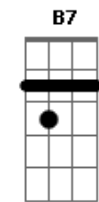

© ukulele-chords.com