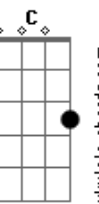

© ukulele-chords.com