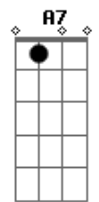

© ukulele-chords.com