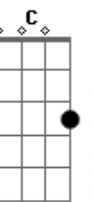

© ukulele-chords.com