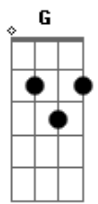

© ukulele-chords.com