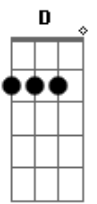

© ukulele-chords.com