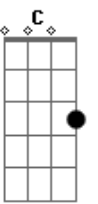

© ukulele-chords.com