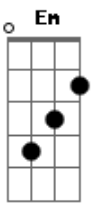

© ukulele-chords.com