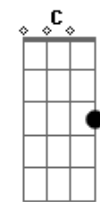

© ukulele-chords.com