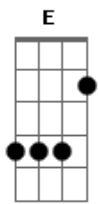

Passenger - Circles

Tom: E

(com acordes na forma de Capotraste na 9ª casa

Intro: Am7 G Am7 G Am7 G Em D
Am7 G Am7 G Am7 G Em D

Am7 G
it's been years
Am7 G
since we carved our names
Am7 G
on a clocktower door
Em D
before everything changed

Am7 G
we were big eyed boys
Am7 G
with the salt on our skin
Am7 G A7
and we'd throw our kites to the wind

Em G C C Am7
and they'd fly on and on and on and on
Em G C C Am7
on and on and on and on
Em G C C Am7...
on and on and on and on

... G Am7 G Am7 G Em D
Am7 G Am7 G Am7 G Em D

Am7 G
it's been years
Am7 G
since we whispered soft
Am7 G
with the torch light on
Em D
and the big light off
Am7 G

G)

we were tired boys
Am7 G
with the soap on our skin
Am7 G A7
and we'd fall asleep to the wind

Em G C C Am7
and we'd dream on and on and on and on
Em G C C Am7
on and on and on and on
Em G C C Am7
on and on and on and on

G
cos we're circles
Bm7 Am7
we're circles you see
G Bm7
we go round round the sun
C C Am7
in and out like the sea
G B7
i'll circle round you
Em C
you will circle round me

Am7 G Am7 G Am7 G Em D

Am7 G
and in years
Am7 G
when the torch light thin
Am7 G
and the clock tower's gone
Em D
and the big light dims
Am7 G
we'll no longer be boys
Am7 G
we'll have lines on our skin
Am7 G A7
and they'll throw our dust to the wind

Acordes

© ukulele-chords.com