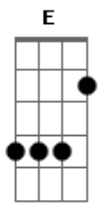

Passenger - Circles

Tom: E

(com acordes na forma de Capotraste na 9ª casa

Intro: Am7 G Am7 G Am7 G Em D
Am7 G Am7 G Am7 G Em D

Am7 G
it's been years
Am7 G
since we carved our names
Am7 G
on a clocktower door
Em D
before everything changed

Am7 G
we were big eyed boys
Am7 G
with the salt on our skin
Am7 G A7
and we'd throw our kites to the wind

Em G C C Am7
and they'd fly on and on and on and on
Em G C C Am7
on and on and on and on
Em G C C Am7...
on and on and on and on

... G Am7 G Am7 G Em D
Am7 G Am7 G Am7 G Em D

Am7 G
it's been years
Am7 G
since we whispered soft
Am7 G
with the torch light on
Em D
and the big light off
Am7 G

G)

we were tired boys
Am7 G
with the soap on our skin
Am7 G A7
and we'd fall asleep to the wind

Em G C C Am7
and we'd dream on and on and on and on
Em G C C Am7
on and on and on and on
Em G C C Am7
on and on and on and on

G
cos we're circles
Bm7 Am7
we're circles you see
G Bm7
we go round round the sun
C C Am7
in and out like the sea
G B7
i'll circle round you
Em C
you will circle round me

Am7 G Am7 G Am7 G Em D

Am7 G
and in years
Am7 G
when the torch light thins
Am7 G
and the clock tower's gone
Em D
and the big light dims
Am7 G
we'll no longer be boys
Am7 G
we'll have lines on our skin
Am7 G A7
and they'll throw our dust to the wind

Acordes

© ukulele-chords.com