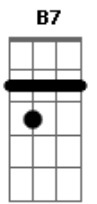

© ukulele-chords.com