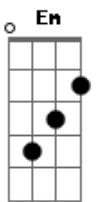

© ukulele-chords.com