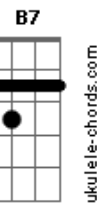

© ukulele-chords.com