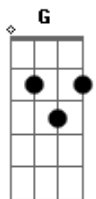

Passenger - Caravan

Tom: F

(com acordes na forma de Capostrate na 5ª casa C)

Intro: Am C G C

F C F

Am C G C
Pour the petrol can, around this caravan.

F C F
And watch the flames take all you own.

Am C G C
There's a girl who understands, by the back of her two hands.

F C F
She's all you need to know.

G C G F
'Cause you search for years but you lose everything you find.

G C G F
There's braille for the deaf and signposts for the blind.

G C G F
There's heaven for the cruel but the devil waits for the kind. {Whistling}

{Whistling}

Am C G
And you follow the blackbird home, through the early winter snow.

F C F
Your footprints track you through the grass.

Am C G
And you ache just to smell her clothes, and her cooking down on the stove.

G C G F
There's braille for the deaf and signposts for the blind.

G C G F
There's heaven for the cruel but the devil waits for the kind.

Acordes

© ukulele-chords.com

© ukulele-chords.com

© ukulele-chords.com