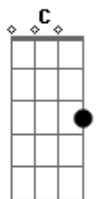

© ukulele-chords.com