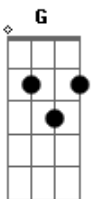

Passenger - Caravan

Tom: F

(com acordes na forma de Capostrate na 5ª casa C)

Intro: Am C G C

F C F

Am C G C
Pour the petrol can, around this caravan.

F C F
And watch the flames take all you own.

Am C G C
There's a girl who understands, by the back of her two hands.

F C F
She's all you need to know.

G C G F
'Cause you search for years but you lose everything you find.

G C G F
There's braille for the deaf and signposts for the blind.

G C G F
There's heaven for the cruel but the devil waits for the kind. {Whistling}

{Whistling}

Am C G
And you follow the blackbird home, through the early winter snow.

F C F
Your footprints track you through the grass.

Am C G
And you ache just to smell her clothes, and her cooking down on the stove.

G C G F
There's braille for the deaf and signposts for the blind.

G C G F
There's heaven for the cruel but the devil waits for the kind.

Acordes

© ukulele-chords.com

© ukulele-chords.com

© ukulele-chords.com