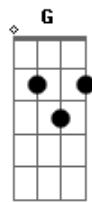

Passenger - Caravan

Tom: F

(com acordes na forma de Capostrate na 5ª casa C)

Intro: Am C G C

F C F

Am C G C
Pour the petrol can, around this caravan.

F C F
And watch the flames take all you own.

Am C G C
There's a girl who understands, by the back of her two hands.

F C F
She's all you need to know.

G C G F
'Cause you search for years but you lose everything you find.

G C G F
There's braille for the deaf and signposts for the blind.

G C G F
There's heaven for the cruel but the devil waits for the kind. {Whistling}

{Whistling}

Am C G
And you follow the blackbird home, through the early winter snow.

F C F
Your footprints track you through the grass.

Am C G
And you ache just to smell her clothes, and her cooking down on the stove.

G C G F
There's braille for the deaf and signposts for the blind.

G C G F
There's heaven for the cruel but the devil waits for the kind.

Acordes

© ukulele-chords.com

© ukulele-chords.com

© ukulele-chords.com