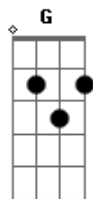

© ukulele-chords.com