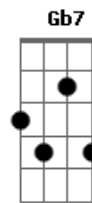

© ukulele-chords.com