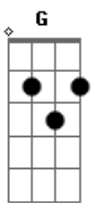

Paris Jackson - Repair

tom:

Intro: D Gbm Bm D A
D Gbm Bm D A

[Primeira Parte]

D Gbm
Your scent's long gone
Bm D A
But your voice lingers in my heart, it echoes
D Gb
Once, you run home
Bm
Will you bruise me like you did?
D A
Will you wait or let go?

[Refrão]

Bm G
You told me once
D A
Our broken pieces fit so well
Bm G
But now I'm whole
D A
So swear to God, you'll love me still

[Segunda Parte]

D Gbm Bm
Holdin' on, to that last kiss we shared
D A
Never felt so scared
D Gb7
Hold on to me
Bm
Hold on for me, why don't see
D A
We bleed and repeat?

[Refrão]

Bm G
You told me once
D A
Our broken pieces fit so well
Bm G
But now I'm whole
D A
So swear to God, you'll love me still

[Ponte]

G D Gb
If I could be the one that you wanted
G D A
If I could be enough, for you
G D Gb
If I could be the one that you wanted
G D A
If I could be enough, for you

[Terceira Parte]

Bm G
You told me once
D A
We'd never have to say farewell
Bm G
Are we a fire?
D A
Or are we drownin' in the well?

Bm G
I wanna live
D A
I wanna hold my head up high
Bm G
I want the truth
D A
I want a goddamn lullaby

[Final] D Gbm Bm
D A D

Acordes

© ukulele-chords.com