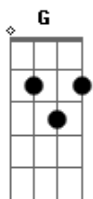

(refrão)

G And the worst part is D
Em Before it gets any better C
G We're heading for a cliff D
G And in the free fall I will realize D
Em I'm better off when I hit the bottom C

(Em D G D Em D G)

(solo da intro sem repetição)

Em The tragedy it seems unending G
Am I'm watching everyone I looked up to break and bending D
Em We're taking short cuts and false solutions G
Am Just to come out the hero D
Em Well I can see behind the curtain G
Am The world's cranking turning so wrong the way we're working D
Em Towards a goal that's nonexistent G

Am D
It's nonexistent but we just keep believing

(refrão)

G D
And the worst part is Em
Before it gets any better C
G We're heading for a cliff D
G And in the free fall I will realize D
Em I'm better off when I hit the bottom C

(ponte)

(Em D G D Em D G) (2x)

(solo da intro sem repetição)
(solo do meio da música)

Em G
I wanna know what it'd be like D
Am To find perfection in my pride D
Em To see nothing in the light? Em
C But turn it off In all my spite Am
D In all my spite I'll turn it off Just turn it off

(G D Em C) (2x)

(refrão)

G D
And the worst part is Em
Before it gets any better C
G We're heading for a cliff D
G And in the free fall I will realize D
Em I'm better off when I hit the bottom C
G And the worst part is D
Em Before it gets any better C
G We're heading for a cliff D
G And in the free fall I will realize D
Em I'm better off when I hit the bottom C G

Acordes

© ukulele-chords.com