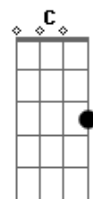

© ukulele-chords.com