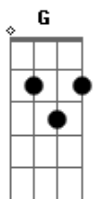

(refrão)

G And the worst part is D
Em Before it gets any better
C We're heading for a cliff
G And in the free fall I will realize D
Em I'm better off when I hit the bottom C

(Em D G D Em D G)

(solo da intro sem repetição)

Em The tragedy it seems unending G
Am I'm watching everyone I looked up to break and bending D
Em We're taking short cuts and false solutions G
Am Just to come out the hero D
Em Well I can see behind the curtain G
Am The world's cranking turning so wrong the way we're working D
Em Towards a goal that's nonexistent G

Am D
It's nonexistent but we just keep believing

(refrão)

G D
And the worst part is
Em Before it gets any better
C We're heading for a cliff
G D
And in the free fall I will realize
Em C
I'm better off when I hit the bottom

(ponte)

(Em D G D Em D G) (2x)

(solo da intro sem repetição)
(solo do meio da música)

Em G
I wanna know what it'd be like
Am D
To find perfection in my pride
Em
To see nothing in the light?
C But turn it off In all my spite Am
D In all my spite I'll turn it off Just turn it off

(G D Em C) (2x)

(refrão)

G D
And the worst part is
Em Before it gets any better
C We're heading for a cliff
G D
And in the free fall I will realize
Em C
I'm better off when I hit the bottom
G D
And the worst part is
Em Before it gets any better
C We're heading for a cliff
G D
And in the free fall I will realize
Em C G
I'm better off when I hit the bottom

Acordes

© ukulele-chords.com