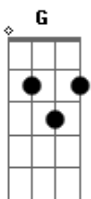

(refrão)

G D
And the worst part is
Em
Before it gets any better
C
We're heading for a cliff
G D
And in the free fall I will realize
Em C
I'm better off when I hit the bottom

(Em D G D Em D G)

(solo da intro sem repetição)

Em G
The tragedy it seems unending
Am D
I'm watching everyone I looked up to break and bending
Em G
We're taking short cuts and false solutions
Am D
Just to come out the hero
Em G
Well I can see behind the curtain
Am D
The world's cranking turning so wrong the way we're working
Em G
Towards a goal that's nonexistent

Am D
It's nonexistent but we just keep believing

(refrão)

G D
And the worst part is
Em
Before it gets any better
C
We're heading for a cliff
G D
And in the free fall I will realize
Em C
I'm better off when I hit the bottom

(ponte)

(Em D G D Em D G) (2x)

(solo da intro sem repetição)
(solo do meio da música)

Em G
I wanna know what it'd be like
Am D
To find perfection in my pride
Em
To see nothing in the light?
C Am
But turn it off In all my spite
D
In all my spite I'll turn it off Just turn it off

(G D Em C) (2x)

(refrão)

G D
And the worst part is
Em
Before it gets any better
C
We're heading for a cliff
G D
And in the free fall I will realize
Em C
I'm better off when I hit the bottom
G D
And the worst part is
Em
Before it gets any better
C
We're heading for a cliff
G D
And in the free fall I will realize
Em C G
I'm better off when I hit the bottom

Acordes

© ukulele-chords.com