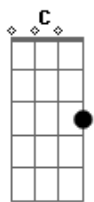

Paramore - Throwing Punches

Tom: D
Intro: D Em D Em D Em G A (hold)

Verse 1:
There's an empty room
at the end of the hall
And it's begging
to swallow you whole

Refrain 1:
Each step you take
Makes it easier
to fall on your face
Each tear you fake
Makes it easier to see
straight through you now

Chorus:
And you're so
hateful sometimes
Throwing punches at lies
Fall from somewhere above
Just to say you're in love

Interlude: D

Verse 2:
So you hang yourself

from stolen dreams
And under the table
you hide every stain

Refrain 2:
Each step you take
(getting closer)
Makes it easier to
fall on your face
Each death you fake
(getting closer)
Makes it easier to
live this way And now

(Repeat Chorus and Interlude)

Bridge:
Watch it disappear
The dream you hold so dear
Let it fade (let it fade)
Let it fade (let it fade)
Let it fade (let it fade) now
(Repeat Chorus)

Outro:
Just to say
you're in love

Acordes

© ukulele-chords.com

© ukulele-chords.com

© ukulele-chords.com

© ukulele-chords.com

© ukulele-chords.com

© ukulele-chords.com