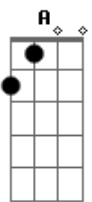

Paramore - Throwing Punches

Tom: D
Intro: D Em D Em D Em G A (hold)

Verse 1:
There's an empty room
at the end of the hall
And it's begging
to swallow you whole

Refrain 1:
Each step you take
Makes it easier
to fall on your face
Each tear you fake
Makes it easier to see
straight through you now

Chorus:
And you're so
hateful sometimes
Throwing punches at lies
Fall from somewhere above
Just to say you're in love

Interlude: D

Verse 2:
So you hang yourself

from stolen dreams
And under the table
you hide every stain

Refrain 2:
Each step you take
(getting closer)
Makes it easier to
fall on your face
Each death you fake
(getting closer)
Makes it easier to
live this way And now

(Repeat Chorus and Interlude)

Bridge:
Watch it disappear
The dream you hold so dear
Let it fade (let it fade)
Let it fade (let it fade)
Let it fade (let it fade) now
(Repeat Chorus)

Outro:
Just to say
you're in love

Acordes

© ukulele-chords.com

© ukulele-chords.com

© ukulele-chords.com

© ukulele-chords.com

© ukulele-chords.com

© ukulele-chords.com