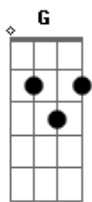

Paramore - Throwing Punches

Tom: D
Intro: D Em D Em D Em G A (hold)

Verse 1:
There's an empty room
at the end of the hall
And it's begging
to swallow you whole

Refrain 1:
Each step you take
Makes it easier
to fall on your face
Each tear you fake
Makes it easier to see
straight through you now

Chorus:
And you're so
hateful sometimes
Throwing punches at lies
Fall from somewhere above
Just to say you're in love

Interlude: D

Verse 2:
So you hang yourself

from stolen dreams
And under the table
you hide every stain

Refrain 2:
Each step you take
(getting closer)
Makes it easier to
fall on your face
Each death you fake
(getting closer)
Makes it easier to
live this way And now

(Repeat Chorus and Interlude)

Bridge:
Watch it disappear
The dream you hold so dear
Let it fade (let it fade)
Let it fade (let it fade)
Let it fade (let it fade) now
(Repeat Chorus)

Outro:
Just to say
you're in love

Acordes

© ukulele-chords.com

© ukulele-chords.com

© ukulele-chords.com

© ukulele-chords.com

© ukulele-chords.com

© ukulele-chords.com