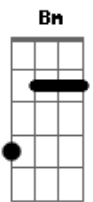

© ukulele-chords.com