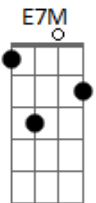

© ukulele-chords.com