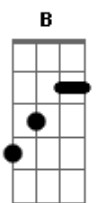

© ukulele-chords.com