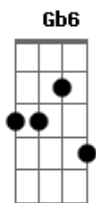

© ukulele-chords.com