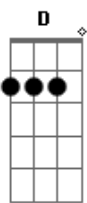

G (2x)
i guess i'll go
D Db A Gb
i best be on my way out

Acordes

© ukulele-chords.com

© ukulele-chords.com

© ukulele-chords.com

© ukulele-chords.com

© ukulele-chords.com

© ukulele-chords.com