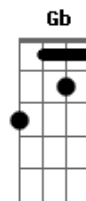

© ukulele-chords.com