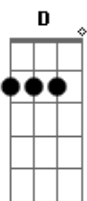

G (2x)
i guess i'll go
D Db A Gb
i best be on my way out

Acordes

© ukulele-chords.com

© ukulele-chords.com

© ukulele-chords.com

© ukulele-chords.com

© ukulele-chords.com

© ukulele-chords.com