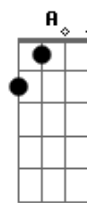

G (2x)
i guess i'll go
D Db A Gb
i best be on my way out

Acordes

© ukulele-chords.com

© ukulele-chords.com

© ukulele-chords.com

© ukulele-chords.com

© ukulele-chords.com

© ukulele-chords.com