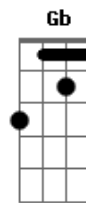

© ukulele-chords.com