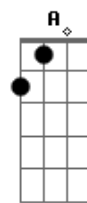

G (2x)
i guess i'll go
D Db A Gb
i best be on my way out

Acordes

© ukulele-chords.com

© ukulele-chords.com

© ukulele-chords.com

© ukulele-chords.com

© ukulele-chords.com

© ukulele-chords.com