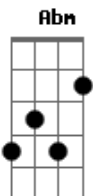

© ukulele-chords.com