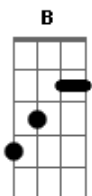

E Abm Dbm
i've got no time for
B
feeling sorry---y
E Gbm Dbm
i've got no time
A
for feeling sorry

Acordes

© ukulele-chords.com

© ukulele-chords.com

© ukulele-chords.com

© ukulele-chords.com

© ukulele-chords.com