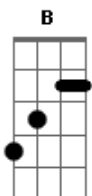

E A E B
i feel no sympathy
E A Dbm B
you live inside a cave
E A
you barely get by
while the rest of
B
us are trying
E A
there's no need to apologize
Dbm
i've got no time
B
got no time
got no time

E A E B
i feel no sympathy
E A Dbm B
you live inside a cave
E A
you barely get by
while the rest of
B
us are trying
E A
there's no need to apologize
Dbm B
i've got no time

E Abm Dbm
i've got no time for
B
feeling sorry---y
E Gbm Dbm
i've got no time
A
for feeling sorry

Acordes

© ukulele-chords.com

© ukulele-chords.com

© ukulele-chords.com

© ukulele-chords.com

© ukulele-chords.com