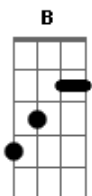

E Abm Dbm
i've got no time for
B
feeling sorry---y
E Gbm Dbm
i've got no time
A
for feeling sorry

Acordes

© ukulele-chords.com

© ukulele-chords.com

ukulele-chords.com

© ukulele-chords.com

© ukulele-chords.com