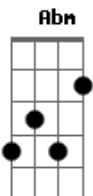

Paramore - Feeling Sorry

Tom: E

(intro) E Abm Dbm B E Gbm Dbm B

E
we still live in
the same town well dont we
Dbm but i dont see you around anymore

E
i go to all the same places
Gbm Dbm
not even a trace of you
your days are numbered at 24

A B
and im getting bored of
waiting around for you
Dbm
were not getting any of you and i
Abm A
won't look back coz theres no use
B
its time to move forward

E A E B
i feel no sympathy
E A Dbm B
you live inside a cave
E A
you barely get by
while the rest of
B
us are trying
E A
there's no need to apologize
Dbm
i've got no time for
B
feeling sorry

(E Abm Dbm B E Gbm Dbm B)

E
well i try not to think
Abm
of what might happen
Dbm
when your reality
B
it finally cuts through
E
well as for me i got
Gbm Dbm
out and i'm on the road
the worst part is that this
B
this could be you

A B
and you know it too
Dbm

you can't run from your shame
Abm
you're not getting any of and
A B
time keeps passing by
Dbm
but you waited away
B
its time to roll onward

(repete refrão)

A B
and all the best lies
Dbm B
that are told with
E Gbm A
fingers tied
B
so cross them tight
Dbm B E Gbm A
wont you pro-mise me to--night
if it's the last thing
B
you do you'll get out

E A E B
i feel no sympathy
E A Dbm B
you live inside a cave
E A
you barely get by
while the rest of
B
us are trying
E A
there's no need to apologize
Dbm
i've got no time
B
got no time
got no time

E A E B
i feel no sympathy
E A Dbm B
you live inside a cave
E A
you barely get by
while the rest of
B
us are trying
E A
there's no need to apologize
Dbm B
i've got no time

E Abm Dbm
i've got no time for
B
feeling sorry---y
E Gbm Dbm
i've got no time
A
for feeling sorry

Acordes

© ukulele-chords.com

© ukulele-chords.com

© ukulele-chords.com

© ukulele-chords.com

© ukulele-chords.com

© ukulele-chords.com