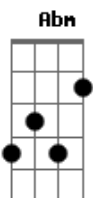

Paramore - Feeling Sorry

Tom: E

(intro) E Abm Dbm B E Gbm Dbm B

E
we still live in
the same town well dont we
Dbm but i dont see you around anymore

E
i go to all the same places
Gbm Dbm
not even a trace of you
your days are numbered at 24

A B
and im getting bored of
waiting around for you
Dbm
were not getting any of you and i
Abm A
won't look back coz theres no use
B
its time to move forward

E A E B
i feel no sympathy
E A Dbm B
you live inside a cave
E A
you barely get by
while the rest of
B
us are trying
E A
there's no need to apologize
Dbm
i've got no time for
B
feeling sorry

(E Abm Dbm B E Gbm Dbm B)

E
well i try not to think
Abm
of what might happen
Dbm
when your reality
B
it finally cuts through
E
well as for me i got
Gbm Dbm
out and i'm on the road
the worst part is that this
B
this could be you

A B
and you know it too
Dbm

you can't run from your shame
Abm
you're not getting any of and
A B
time keeps passing by
Dbm
but you waited away
B
its time to roll onward

(repete refrão)

A B
and all the best lies
Dbm B
that are told with
E Gbm A
fingers tied
B
so cross them tight
Dbm B E Gbm A
wont you pro-mise me to--night
if it's the last thing
B
you do you'll get out

E A E B
i feel no sympathy
E A Dbm B
you live inside a cave
E A
you barely get by
while the rest of
B
us are trying
E A
there's no need to apologize
Dbm
i've got no time
B
got no time
got no time

E A E B
i feel no sympathy
E A Dbm B
you live inside a cave
E A
you barely get by
while the rest of
B
us are trying
E A
there's no need to apologize
Dbm B
i've got no time

E Abm Dbm
i've got no time for
B
feeling sorry---y
E Gbm Dbm
i've got no time
A
for feeling sorry

Acordes

© ukulele-chords.com

© ukulele-chords.com

© ukulele-chords.com

© ukulele-chords.com

© ukulele-chords.com

© ukulele-chords.com