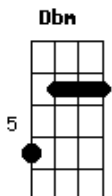

E Abm Dbm
i've got no time for
B
feeling sorry---y
E Gbm Dbm
i've got no time
A
for feeling sorry

Acordes

© ukulele-chords.com

© ukulele-chords.com

© ukulele-chords.com

© ukulele-chords.com

© ukulele-chords.com