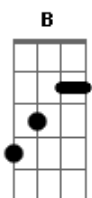

© ukulele-chords.com

© ukulele-chords.com