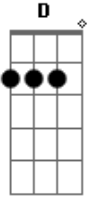

© ukulele-chords.com