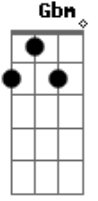

© ukulele-chords.com