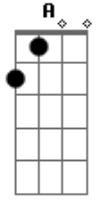

Now I think we're taking this too far

Don't you know that it's not this hard?

Well it's not this hard

But if you take what's yours and I take mine

Must we go there?

Please not this time. No, not this time.

(ADLIB) Chords: Gbm - E - D

Ending:

I'll wave goodbye

Watching you shine bright (You shine bright, you shine bright)

I'll wave goodbye tonight.

Acordes

© ukulele-chords.com