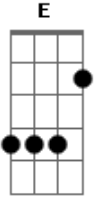

© ukulele-chords.com