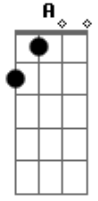

agr toque:

guita solo

guita base

b: bend
\: slide pra baixo
/: slide pra cima
h: hammer on
p: pull off
: accent
Intro: **A - Gbm - D - E**

Versel:

Gbm **E** **D**
So this is how it goes
Gbm **E** **D**
Well I, I would have never known
Gbm **E** **D**
And if it ends today
Well, I'll still say that you shine brighter than anyone **D**

(ADLIB) Chords: **Gbm - E - D**

Bridge:

Gbm **E**
If you run away now,
Gbm **E** **D**
Will you come back around?

Verse3:

Gbm **E** **D**
And if you ran away,
Gbm
I'd still wave goodbye
E **D**
Watching you shine bright.

(ADLIB) Chords: Gbm - E - D

Ending:

I'll wave goodbye

Watching you shine bright (You shine bright, you shine bright)

I'll wave goodbye tonight.

Acordes

© ukulele-chords.com

© ukulele-chords.com