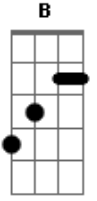

© ukulele-chords.com