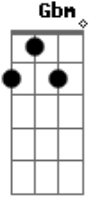

agr toque:

guita solo

guita base

b: bend
\: slide pra baixo
/: slide pra cima
h: hammer on
p: pull off
: accent
Intro: **A - Gbm - D - E**

Versel:

Gbm **E** **D**
So this is how it goes
Gbm **E** **D**
Well I, I would have never known
Gbm **E** **D**
And if it ends today
Well, I'll still say that you shine brighter than anyone **D**

(ADLIB) Chords: **Gbm - E - D**

Bridge:

Gbm **E**
If you run away now,
Gbm **E** **D**
Will you come back around?

Vers3:

Gbm **E** **D**
And if you ran away,
Gbm
I'd still wave goodbye
E **D**
Watching you shine bright.

(ADLIB) Chords: Gbm - E - D

Ending:

Gbm I'll wave goodbye

Watching you shine bright (You shine bright, you shine bright)

Gbm I'll wave goodbye tonight.

Acordes

© ukulele-chords.com

© ukulele-chords.com