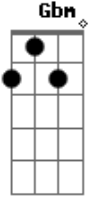

agr toque:

guita solo

guita base

b: bend
\: slide pra baixo
/: slide pra cima
h: hammer on
p: pull off
: accent
Intro: **A - Gbm - D - E**

Versel:

Gbm **E** **D**
So this is how it goes
Gbm **E** **D**
Well I, I would have never known
Gbm **E** **D**
And if it ends today
Well, I'll still say that you shine brighter than anyone **D**

(ADLIB) Chords: **Gbm - E - D**

Bridge:

Gbm **E**
If you run away now,
Gbm **E** **D**
Will you come back around?

Verse3:

Gbm **E** **D**
And if you ran away,
Gbm
I'd still wave goodbye
E **D**
Watching you shine bright.

(ADLIB) Chords: Gbm - E - D

Ending:

I'll wave goodbye

Watching you shine bright (You shine bright, you shine bright)

I'll wave goodbye tonight.

Acordes

© ukulele-chords.com

© ukulele-chords.com