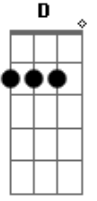

agr toque:

guita solo

guita base

b: bend
\: slide pra baixo
/: slide pra cima
h: hammer on
p: pull off
: accent
Intro: **A - Gbm - D - E**

Versel:

Gbm **E** **D**
So this is how it goes
Gbm **E** **D**
Well I, I would have never known
Gbm **E** **D**
And if it ends today
Well, I'll still say that you shine brighter than anyone **D**

(ADLIB) Chords: **Gbm - E - D**

Bridge:

Gbm **E**
If you run away now,
Gbm **E** **D**
Will you come back around?

Vers3:

Gbm **E** **D**
And if you ran away,
Gbm
I'd still wave goodbye
E **D**
Watching you shine bright.

(ADLIB) Chords: Gbm - E - D

Ending:

Gbm I'll wave goodbye

Watching you shine bright (You shine bright, you shine bright)

Gbm I'll wave goodbye tonight.

Acordes

© ukulele-chords.com

© ukulele-chords.com