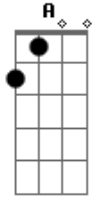

agr toque:

guita solo

guita base

b: bend
\: slide pra baixo
/: slide pra cima
h: hammer on
p: pull off
: accent
Intro: **A - Gbm - D - E**

Versel:

Gbm **E** **D**
So this is how it goes
Gbm **E** **D**
Well I, I would have never known
Gbm **E** **D**
And if it ends today
Well, I'll still say that you shine brighter than anyone **D**

(ADLIB) Chords: **Gbm - E - D**

Bridge:

Gbm **E**
If you run away now,
Gbm **E** **D**
Will you come back around?

Vers3:

Gbm **E** **D**
And if you ran away,
Gbm
I'd still wave goodbye
E **D**
Watching you shine bright.

(ADLIB) Chords: Gbm - E - D

Ending:

Gbm I'll wave goodbye

Watching you shine bright (You shine bright, you shine bright)

Gbm I'll wave goodbye tonight.

Acordes

© ukulele-chords.com

© ukulele-chords.com