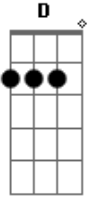

agr toque:

guita solo

guita base

b: bend
\: slide pra baixo
/: slide pra cima
h: hammer on
p: pull off
: accent
Intro: **A - Gbm - D - E**

Versel:

Gbm **E** **D**
So this is how it goes
Gbm **E** **D**
Well I, I would have never known
Gbm **E** **D**
And if it ends today
Well, I'll still say that you shine brighter than anyone **D**

(ADLIB) Chords: **Gbm - E - D**

Bridge:

Gbm **E**
If you run away now,
Gbm **E** **D**
Will you come back around?

Verse3:

Gbm **E** **D**
And if you ran away,
Gbm
I'd still wave goodbye
E **D**
Watching you shine bright.

(ADLIB) Chords: Gbm - E - D

Ending:

I'll wave goodbye

Watching you shine bright (You shine bright, you shine bright)

I'll wave goodbye tonight.

Acordes

© ukulele-chords.com

© ukulele-chords.com