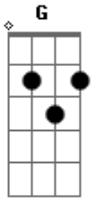

Parachute - Mercy

Tom: G
Intro: Em C A

Verso:
Em C A
Here I am a sinner, broken and in need of you
Em C
Take my life and wash my fears away
Em C A
For you are the great I am, rest assured into your hands
Em C
A
Let the whole world know that you are here

Pré-Refrão:

C
D
Father to the fatherless, redeemer of my soul
Em
D
A Nations will bow down, the truth will always show

Refrão:

G D C
Your mercy saved me, your mercy made me whole,
G D C
Your mercy found me, called me as your own

Ponte: B C Em D

Acordes

© ukulele-chords.com