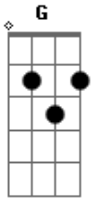

Parachute - Mercy

Tom: G
Intro: Em C A

Verso:
Em C A
Here I am a sinner, broken and in need of you
Em C
Take my life and wash my fears away
Em C A
For you are the great I am, rest assured into your hands
Em C
A
Let the whole world know that you are here

Pré-Refrão:
C
D
Father to the fatherless, redeemer of my soul
Em
D
A Nations will bow down, the truth will always show
Refrão:
G D C
Your mercy saved me, your mercy made me whole,
G D C
Your mercy found me, called me as your own
Ponte: B C Em D

Acordes

© ukulele-chords.com