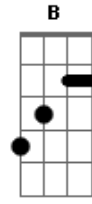

© ukulele-chords.com