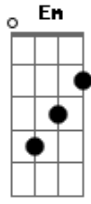

© ukulele-chords.com