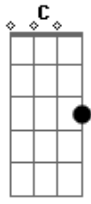

Parachute - Mercy

Tom: G
Intro: Em C A

Verso:
Em C A
Here I am a sinner, broken and in need of you
Em C
Take my life and wash my fears away
Em C A
For you are the great I am, rest assured into your hands
Em C
A
Let the whole world know that you are here

Pré-Refrão:
C
D
Father to the fatherless, redeemer of my soul
Em
D
A Nations will bow down, the truth will always show
Refrão:
G D C
Your mercy saved me, your mercy made me whole,
G D C
Your mercy found me, called me as your own
Ponte: B C Em D

Acordes

© ukulele-chords.com

© ukulele-chords.com

© ukulele-chords.com

© ukulele-chords.com

© ukulele-chords.com

© ukulele-chords.com