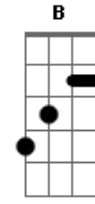

© ukulele-chords.com