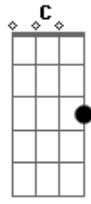

© ukulele-chords.com