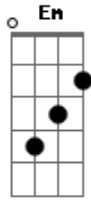

Parachute - Mercy

Tom: G
Intro: Em C A

Verso:
Em C A
Here I am a sinner, broken and in need of you
Em C
Take my life and wash my fears away
Em C A
For you are the great I am, rest assured into your hands
Em C
A
Let the whole world know that you are here

Pré-Refrão:

C
D
Father to the fatherless, redeemer of my soul
Em
D
A Nations will bow down, the truth will always show

Refrão:

G D C
Your mercy saved me, your mercy made me whole,
G D C
Your mercy found me, called me as your own

Ponte: B C Em D

Acordes

© ukulele-chords.com

© ukulele-chords.com

© ukulele-chords.com

© ukulele-chords.com

© ukulele-chords.com

© ukulele-chords.com