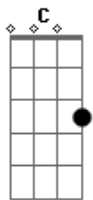

Parachute - I Belong To You

Tom: C
Intro: C G F Am G F

Verso 1:
C G F Am G C
you light my way, everyday.
C G F F G C
you help me see what i can be.
C G F Am G C
i cry to you, my spirit song.
C G F F G C
come use my life, for you alone.

Refrão:
C G Am F
you caught my soul when i was struggling to breathe.
C G Am F
you made me whole and now your majesty i see.
C G Am F C G F

i belong to you??, i belong to you.

Verso 2:
C G F Am G C
i hear your voice, it leads me on.
C G F F G C
into your arms, where i belong.
C G F Am G C
i cry to you, my spirit song.
C G F F G C
come use my life, for you alone.

Ponte 4x:
Dm G
i know you're everything.
C Am
you're all i'll ever need.
Dm G Am
i know you're everything to me.

Acordes

© ukulele-chords.com