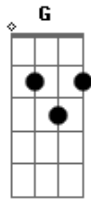

© ukulele-chords.com