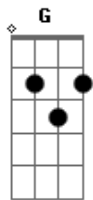

© ukulele-chords.com