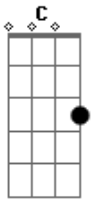

Parachute - I Belong To You

Tom: C
Intro: C G F Am G F

Verso 1:
C G F Am G C
you light my way, everyday.
C G F F G C
you help me see what i can be.
C G F Am G C
i cry to you, my spirit song.
C G F F G C
come use my life, for you alone.

Refrão:
C G Am F
you caught my soul when i was struggling to breathe.
C G Am F
you made me whole and now your majesty i see.
C G Am F C G F

i belong to you??, i belong to you.

Verso 2:
C G F Am G C
i hear your voice, it leads me on.
C G F F G C
into your arms, where i belong.
C G F Am G C
i cry to you, my spirit song.
C G F F G C
come use my life, for you alone.

Ponte 4x:
Dm G
i know you're everything.
C Am
you're all i'll ever need.
Dm G Am
i know you're everything to me.

Acordes

© ukulele-chords.com